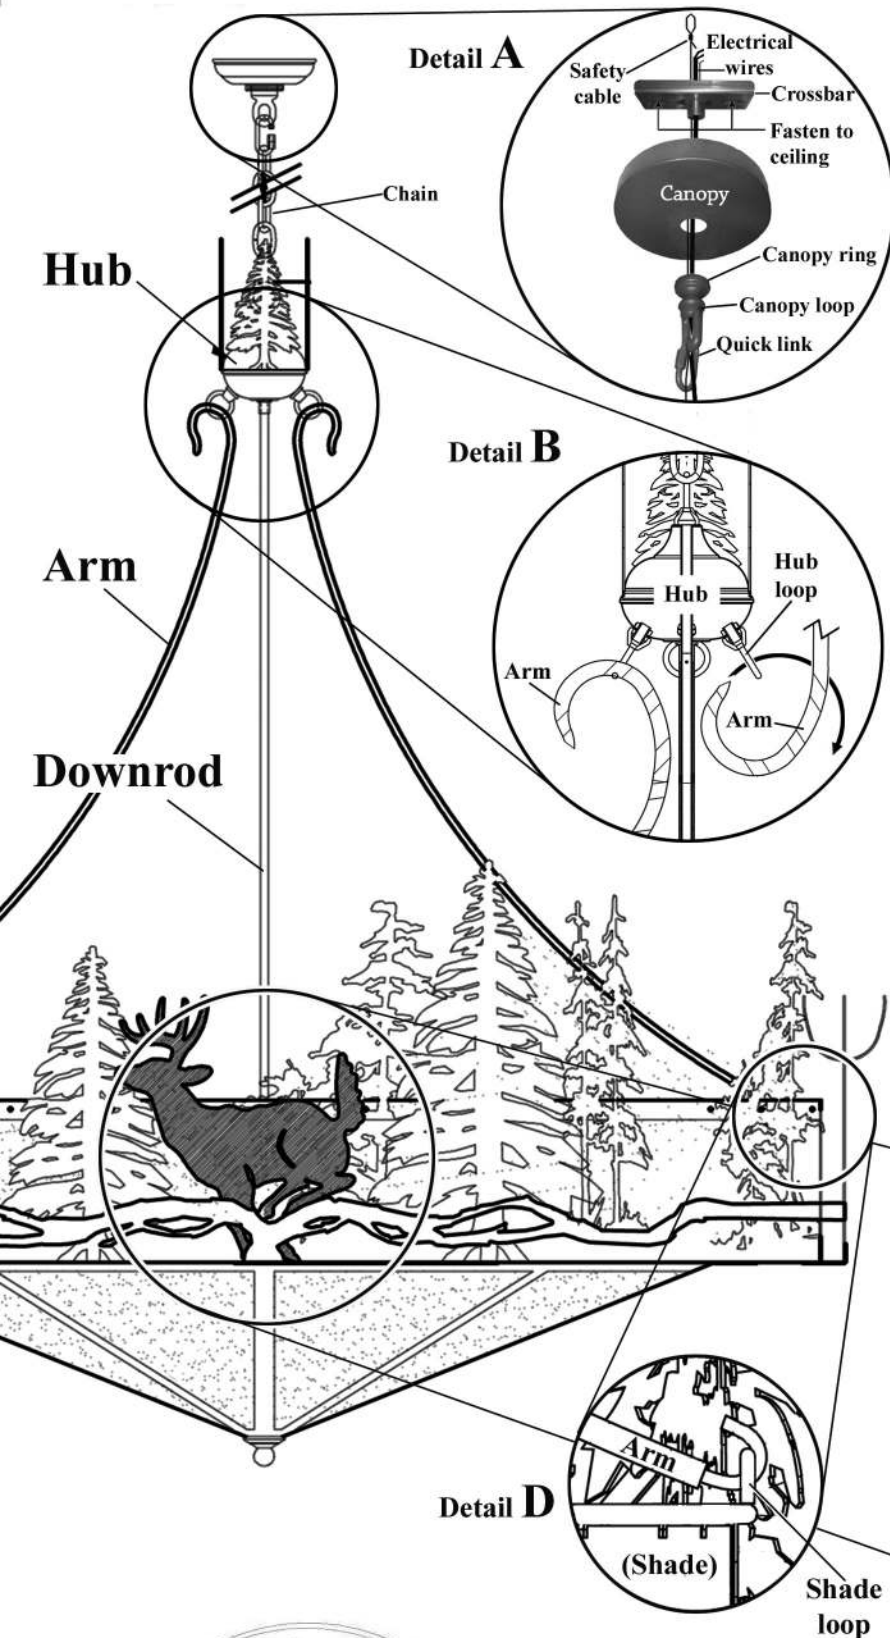

THIS FIXTURE WEIGHS OVER 110 LBS.

0700 11/03/16

NEC:314.27B, A luminaire that weighs more than 23kg (50lbs.) shall be supported independently of the outlet box unless the outlet box is listed AND MARKED for the MAXIMUM WEIGHT to be supported.

ASSEMBLY INSTRUCTIONS FOR #182896

IMPORTANT

TURN OFF THE POWER AT THE MAIN FUSE OR CIRCUIT BREAKER BOX BEFORE STARTING INSTALLATION

CAREFULLY UNPACK AND IDENTIFY ALL PARTS BEFORE ASSEMBLY. BULBS ARE NOT INCLUDED

- 1.) Your crossbar should have a threaded rod through the center and held in place with a nut on top. Under the crossbar, screw the canopy loop onto the threaded rod. Remove the canopy ring. Attach the appropriate amount of chain to the canopy loop using a quick link provided. Attach the crossbar to your ceiling. (Detail A)
- 2.) Raise your downrod, (with the hub attached) and guide it down into the coupler located on top of light cluster. When you do this, you will need to push downrod down, and pull (gently) on the wire coming out of the hub top. Once downrod is in position, secure in place by screwing the set screw into the side of the coupler. (Detail C)
- 3.) Attach arms to the hub as seen in Detail B, and then connect them to the shade as seen in Detail D.
- 4.) Before you attach the bottom end of chain to the fixture's hub, place onto it the canopy and then the canopy ring. (Detail A) Connect chain to hub's loop using a quick link provided. Run your electrical wire, and safety cable up the length of chain, through the canopy ring, canopy, and then canopy loop/ crossbar. Connect the electrical wires as per your local electrical code, connect the safety cable to a secure location in ceiling.
- 5.) Run your canopy up the length of chain, followed by canopy ring. Screw canopy ring onto canopy loop thus making canopy flush to ceiling. (Detail A)
- 6.) Bulb your fixture, (bulbs provided by others). Power on, enjoy your new fixture!