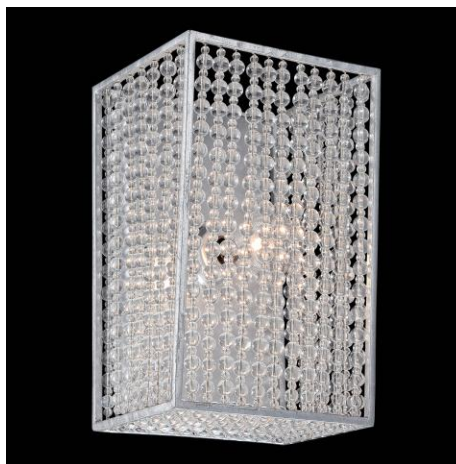

METROPOLITAN[®]

LIGHTING FIXTURE CO.

Job Name:
Job Type:
Quantity:

Family:	Saybrook
Product Category:	Bath
Item#:	N2731-598
Finish:	Catalina Silver with Glass Beads
Certification:	E212492

Lamping

Number of Bulbs:	1
Light Type:	G16.5, Cand
Socket Type:	E12, Candelabra
Max Wattage:	60
LED Included:	N/A
Dimmable:	N
CRI:	N/A
Color Temp:	N/A
Initial Lumens:	N/A
Delivered Lumens:	N/A
Rated Life Hours:	N/A
Photo Cell Included:	N
Ballast:	N/A

Shipping

Carton Weight:	5.06
Carton Width:	10
Carton Height:	9.25
Carton Length:	13.75
Carton Cubic Feet:	0.736
Master Pack:	1
Master Pack Weight:	N/A
Master Pack Width:	N/A
Master Pack Height:	N/A
Master Pack Length:	N/A
Master Cubic Feet:	N/A
*Multi-Pack:	N/A
Small Package Shippable:	Y

Measurements

Width:	6.5
Height:	10
Length:	N/A
Min Overall Height:	N/A
Max Overall Height:	N/A
Height Adjustable:	N
Extension:	5.5
Net Weight:	3.66
Back Plate/Canopy Width:	5.13
Back Plate/Canopy Height:	9
Canopy Length:	N/A
Center to Top of Fixture:	4.88
Center to Bottom of Fixture:	5.13
Slope:	N
Chain Length:	N/A
Wire Length:	7