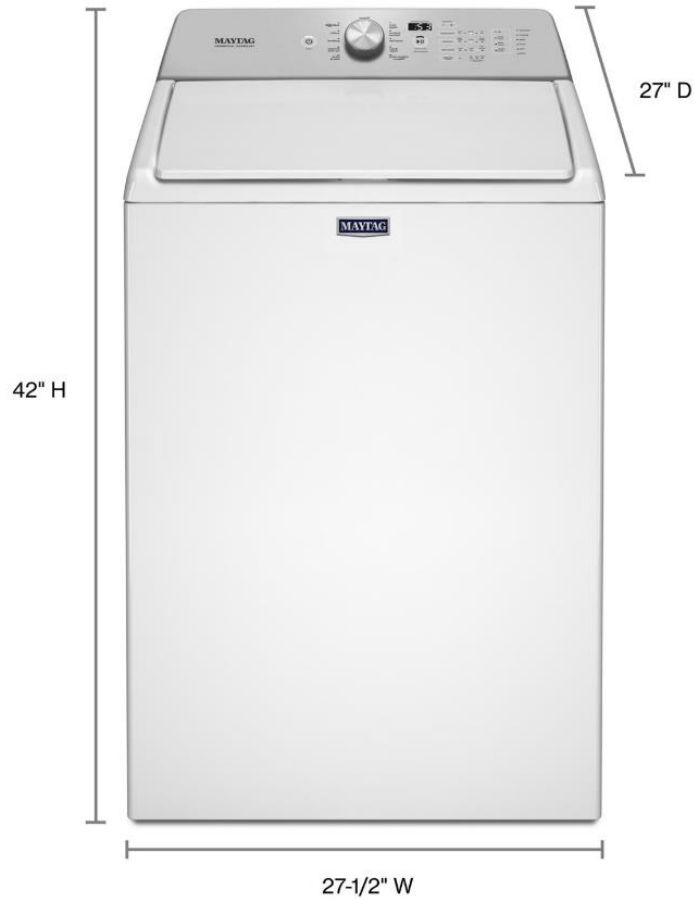

MVWB757JW

Dimensions	
Capacity IEC CAN (FT3, cubic feet)	4.8
Depth (IN, inches)	27
Width (IN, inches)	27 1/2
Details	
Advance Vibration Control™	Yes
Automatic Load Size Sensing Technology	Yes
Dispense System	Detergent
	Fabric Softener
	Bleach with Oxi
Sound Package	Yes
Drum Material	Stainless Steel
Wash Action	Impeller
Maximum Spin Speed (RPM)	900
Controls	
Automatic Temperature Controls	Yes
Control Location	Backguard
Control Type	Touch Pad
Electronic Display Type	Digital
End of Cycle Alarm	Yes
Feedback-Status Indicators	Yes
LED Color	White
Cycles	
Number of Wash Cycles	11