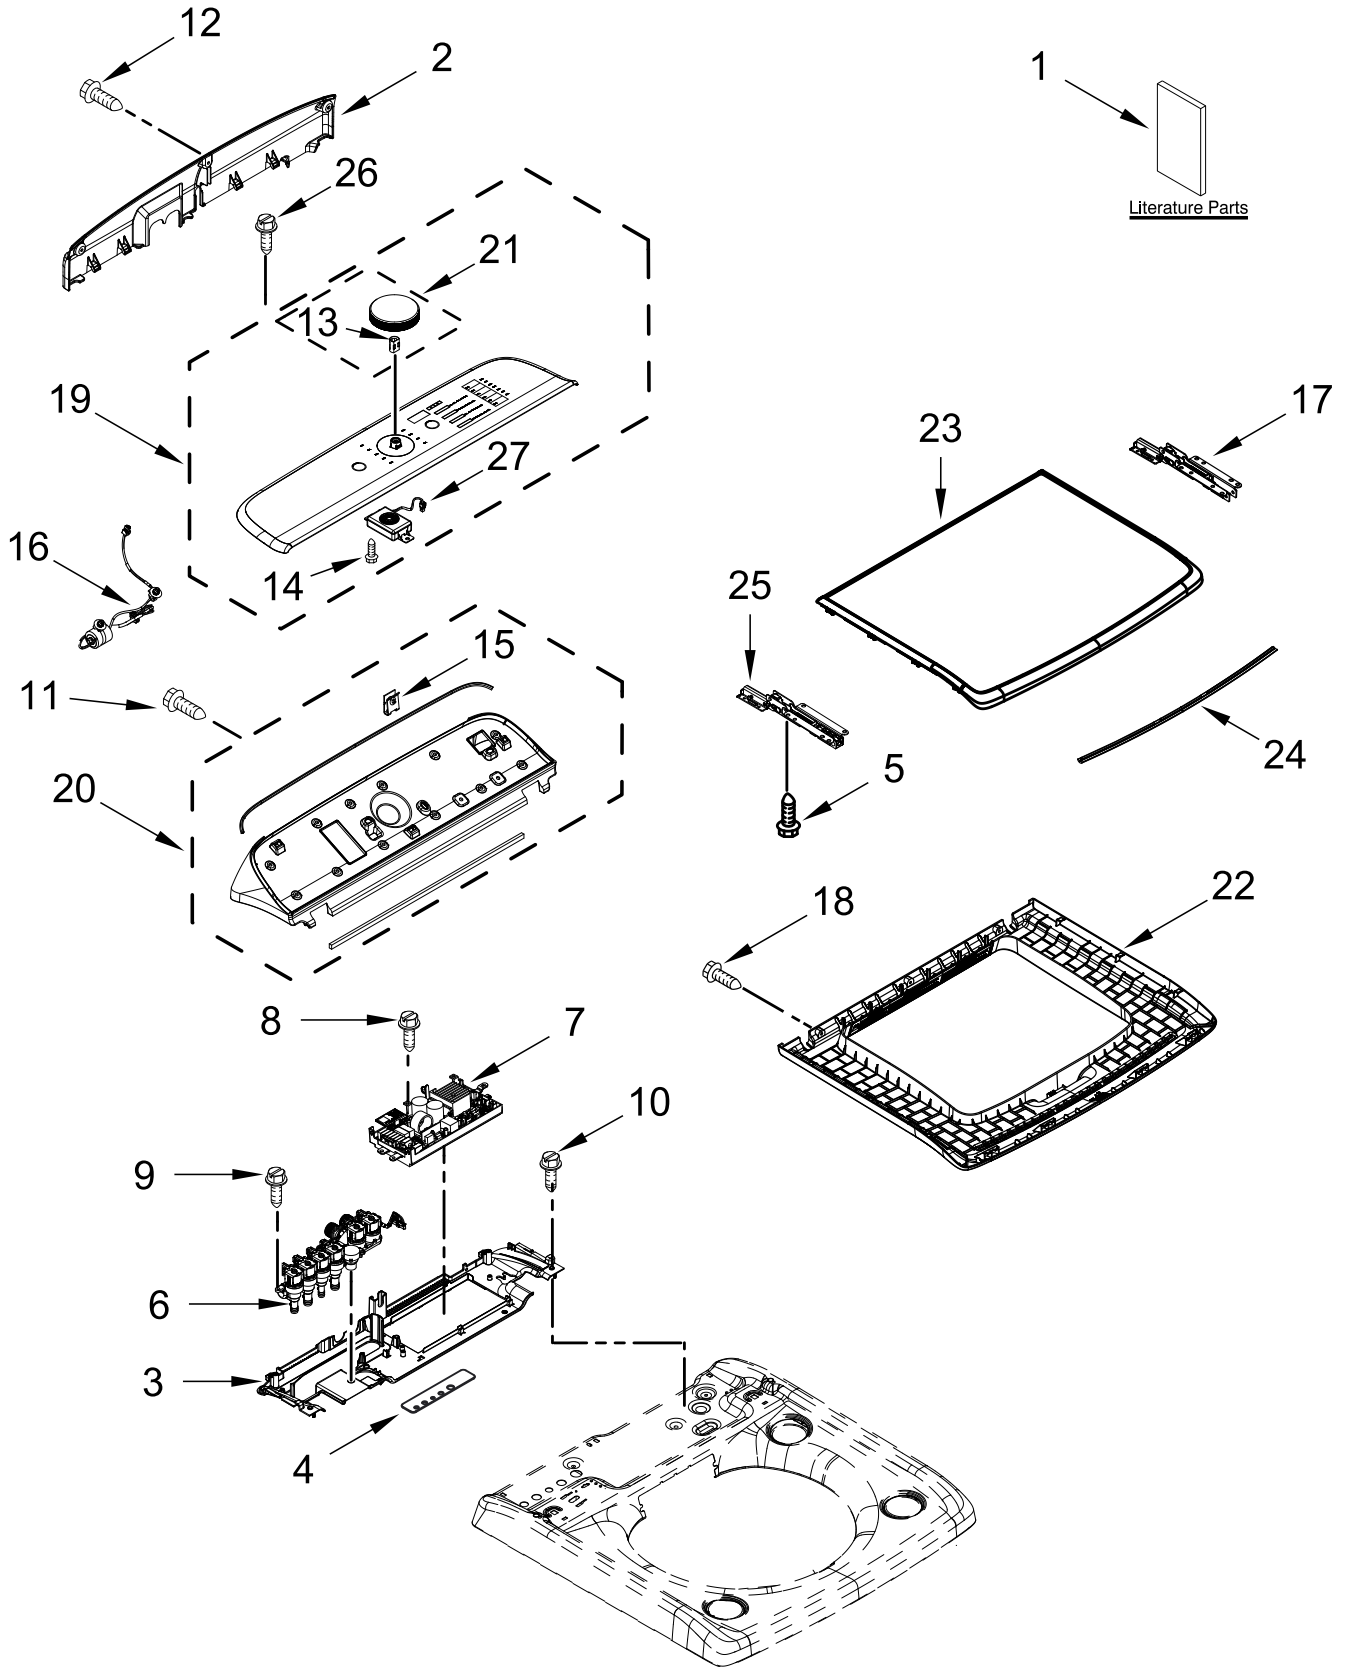

# CONSOLE AND LID PARTS

<u>Illus. No.</u>	<u>Part No.</u>	<u>Description</u>	<u>Illus. No.</u>	<u>Part No.</u>	<u>Description</u>	<u>Illus. No.</u>	<u>Part No.</u>	<u>Description</u>
1		Literature Parts	7	W10815491	Control Unit	20		Console (Includes Seals)
	W10828193	Tech Sheet	8	693995	Screw		W10795794	White
	W10754826	Installation Instructions	9	W10142290	Screw		W10795799	Chrome Shadow
	W10754823	Use and Care Guide	10	3387485	Screw	21	W10830755	Knob Assembly
	W10887679	Energy Guide	11	12990204	Screw	22		Lid Frame, Lower Assembly
	W10816482	Quick Start Guide	12	W10567155	Screw		W10761647	White
2		Rear Panel, Console	13	8536939	Clip, Spring		W10767515	Grey
	W10798419	White	14	9740848	Screw	23	W10761648	Lid Assembly, Upper
	W10798420	Chrome Shadow	15	W10298336	Nut, "U"	24	W10842587	Seal, Lid
3	W10738088	Tray Assembly, Lower Rear	16	W10479823	Harness, User Interface	25	W10781540	Hinge, Lid (Left)
4	W10481887	Seal Pad, Water Valve	17	W10523940	Hinge, Lid (Right)	26	8565324	Screw
5	96435	Screw	18	W10589828	Screw	27	W10568405	Assembly, Speaker
6	W10465981	Valve Assembly (4 Port)	19		Assembly, Fascia			
				W10830753	Grey			