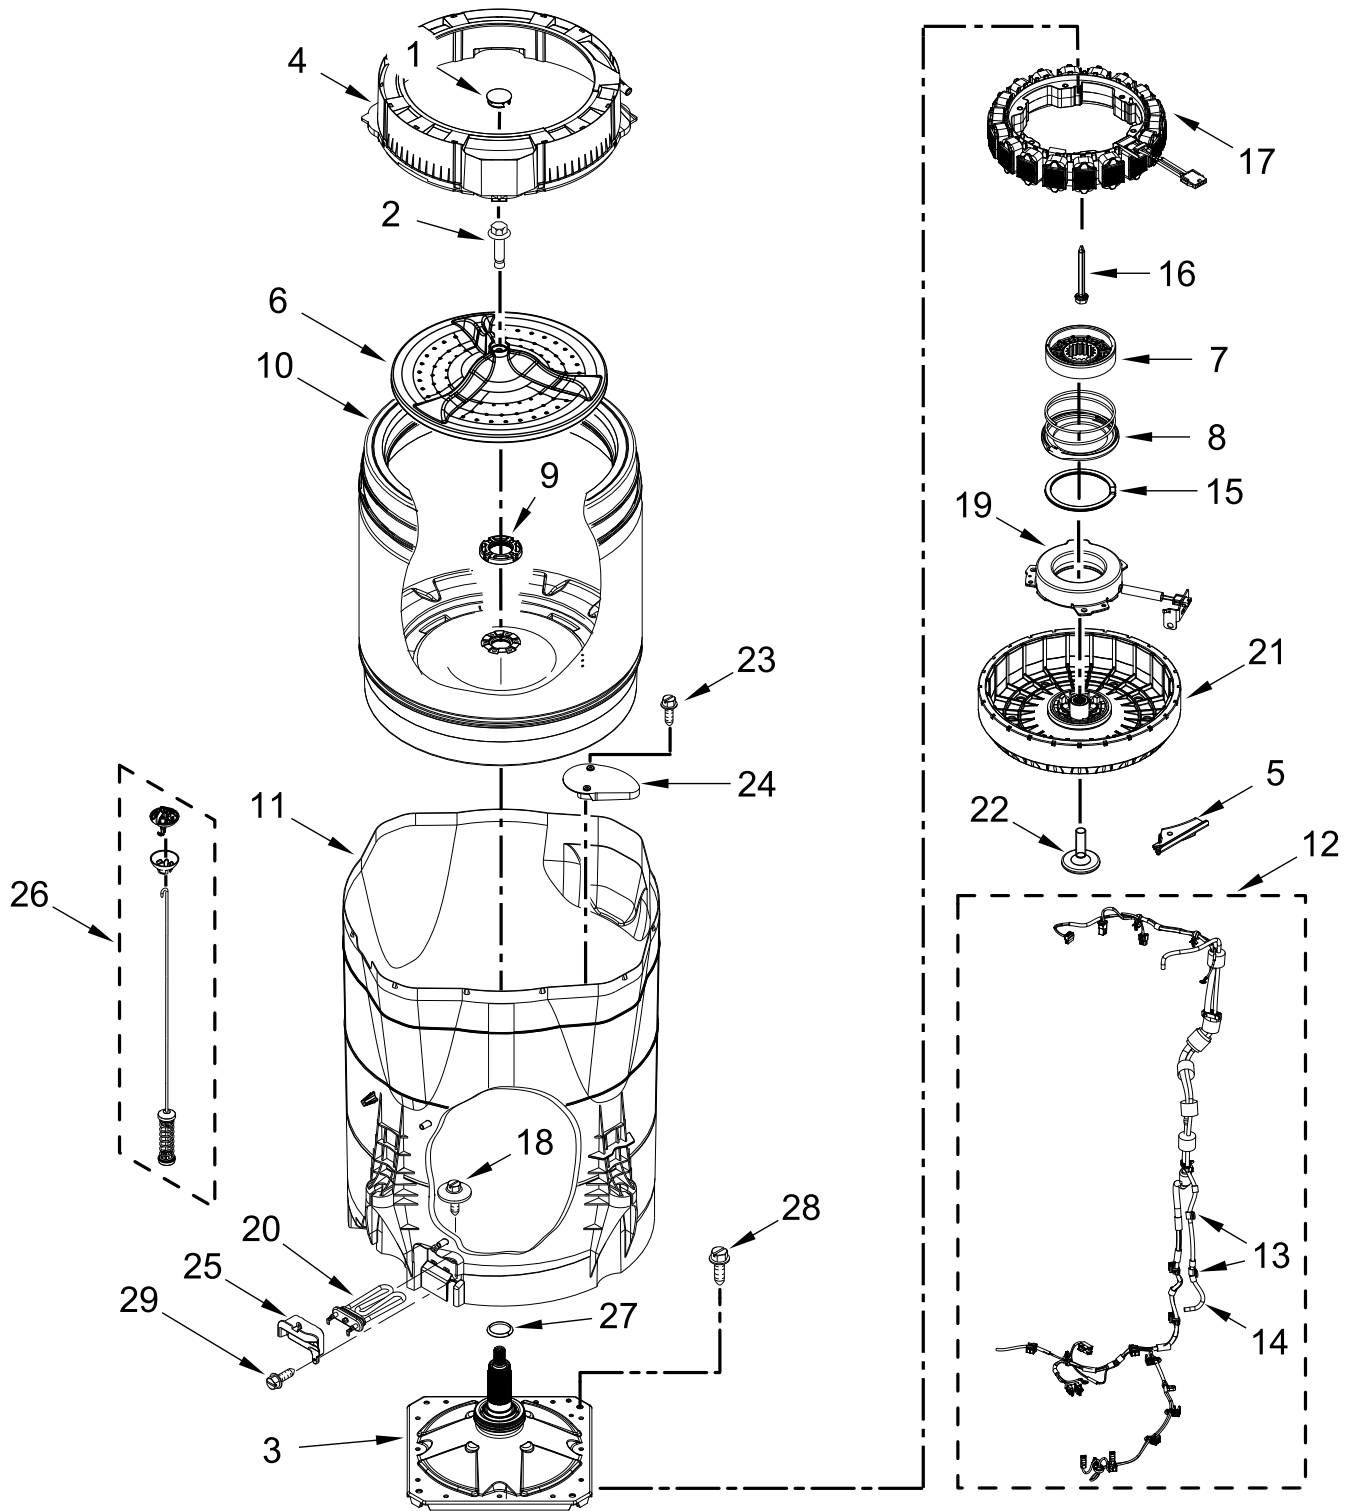

MOTOR, BASKET AND TUB PARTS

MOTOR, BASKET AND TUB PARTS

<u>Illus.</u> <u>No.</u>	<u>Part No.</u>	<u>Description</u>	<u>Illus.</u> <u>No.</u>	<u>Part No.</u>	<u>Description</u>	<u>Illus.</u> <u>No.</u>	<u>Part No.</u>	<u>Description</u>
1	W10723581	Cap, Impeller	11	W10704196	Tub	22	W10636382	Screw
2	W10625252	Screw	12	W10479815	Harness, Lower	23	8533928	Screw
3	W10006491	Drive Assembly	13	W10005430	Clamp, Cable	24	W10597575	Hood, Dual Pump
4	W10512171	Tub Ring	14	W10590949	Hose Pressure Switch	25	W10297450	Cover, Tub Heater
5	W10846538	Shield, Motor Harness	15	W10275082	Ring, Snap	26	W10901041	Damper Assembly, Tub Suspension (Set Of 4-Includes Suspension Bushings and Suspension)
6	W10723582	Impeller (Washplate)	16	W10644129	Screw			
7	W10447975	Slider	17	W10579778	Stator, Motor			
8	W10006494	Assembly, Spring	18	W10743982	Screw			
9	W10726440	Nut, Lock	19	W10817398	Assembly, Clutch	27	W10726428	Washer, Thrust
10	W10743267	Basket Assembly	20	W10325894	Heater, Tub	28	W10249633	Screw
			21	W10447979	Rotor, Motor	29	8533943	Screw