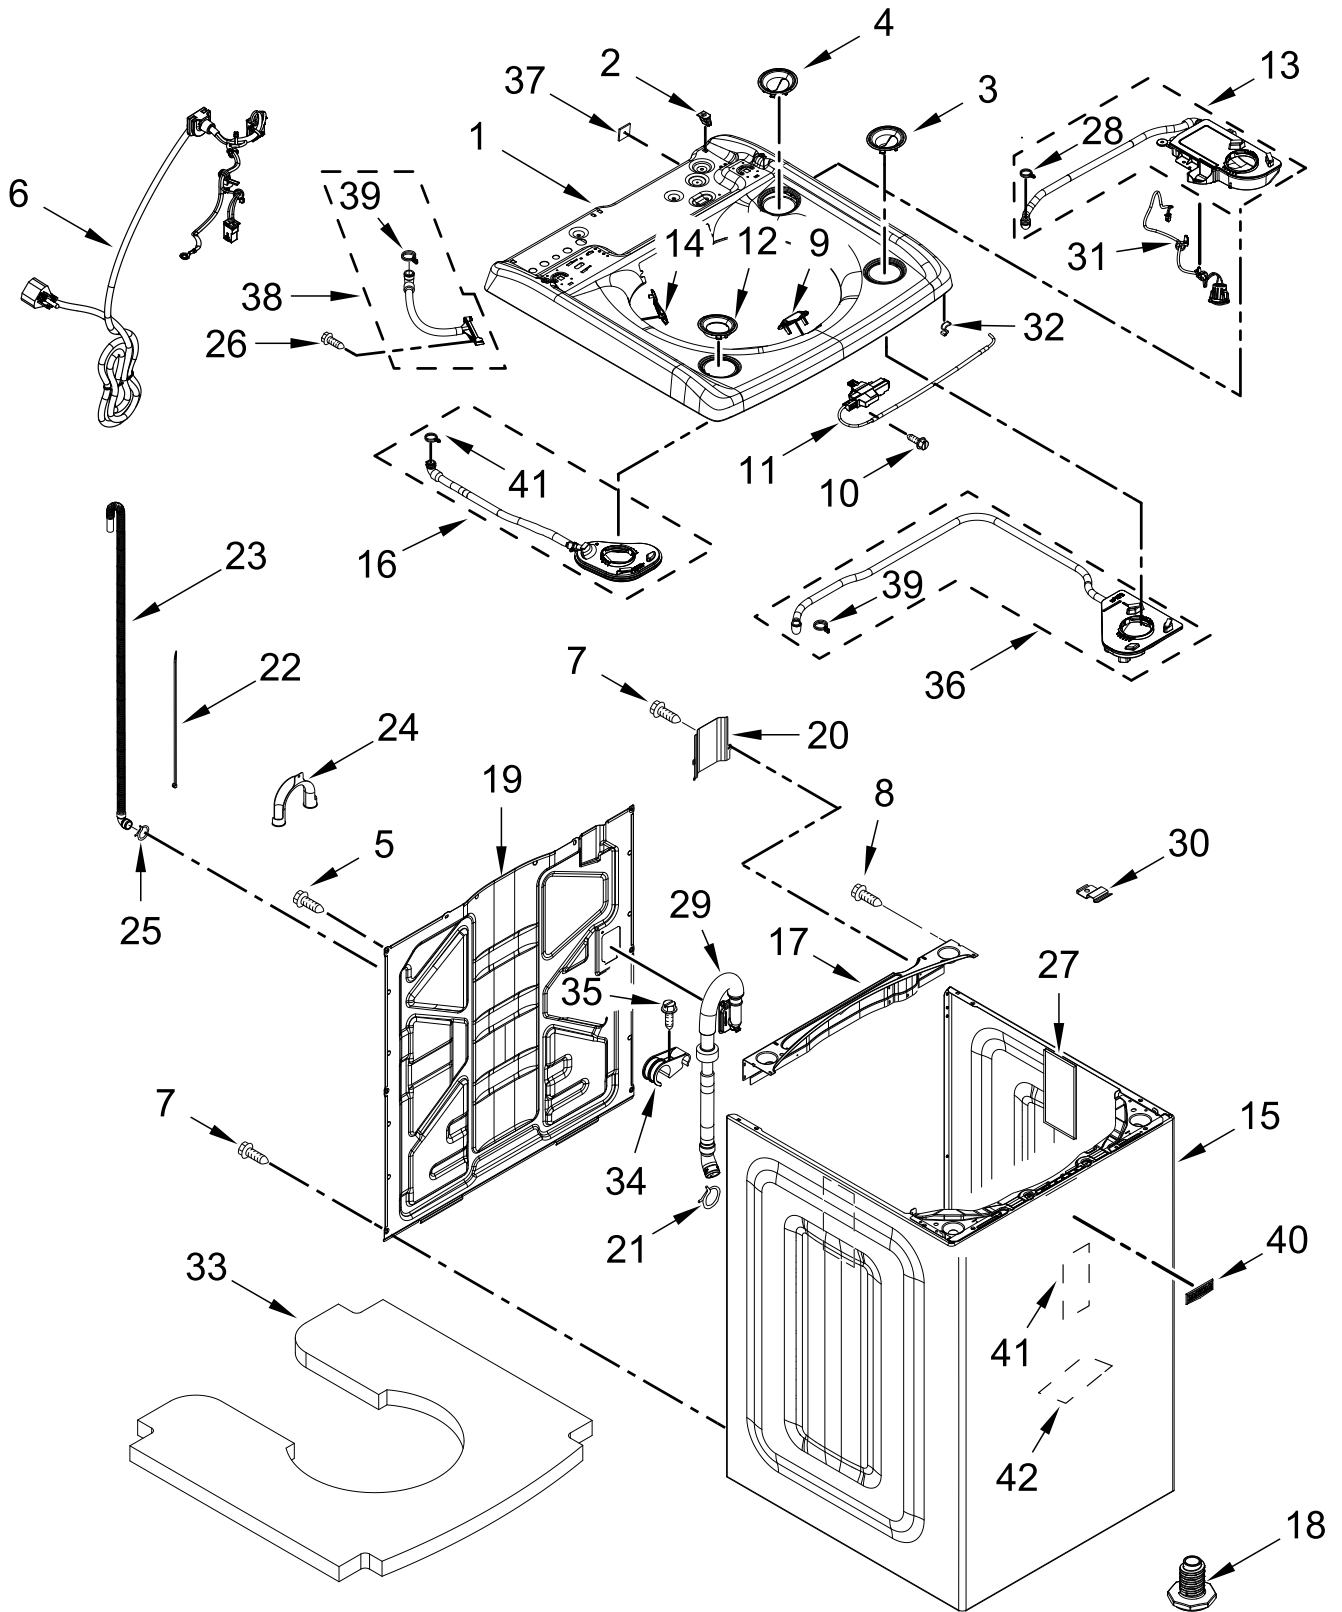

TOP AND CABINET PARTS

TOP AND CABINET PARTS

<u>Illus.</u> <u>No.</u>	<u>Part No.</u>	<u>Description</u>	<u>Illus.</u> <u>No.</u>	<u>Part No.</u>	<u>Description</u>	<u>Illus.</u> <u>No.</u>	<u>Part No.</u>	<u>Description</u>
1		Top	13		Dispenser Assembly, Bleach	27	8564458	Absorber, Impact
	W10747122	White				28	370451	Clamp, Hose
	W10747123	Chrome Shadow		W10749370	White	29	W10786890	Hose, Internal Drain
2	W10711050	Grommet, Screw		W10749756	Grey	30	W10248088	Lock, Top
3		Bezel, Fabric Softener Dispenser	14		Bezel, Fresh Fill	31	W10591941	Light Assembly, Basket
	W10712202	White		W10522542	Chrome	32	90016	Clip, Harness
	W10749759	Grey	15		Cabinet	33	W10825092	Absorber, Sound
4		Bezel, Bleach Dispenser		W10753693	White	34	W10652932	Clip, Hose
	W10712204	White		W10763699	Chrome Shadow	35	W10004910	Screw
	W10749769	Grey	16		Dispenser Assembly, Detergent	36		Dispenser Assembly, Fabric Softener
5	1157158	Screw		W10749363	White		W10749366	White
6	W10734500	Power Cord		W10749750	Grey		W10749753	Grey
7	3400076	Screw	17	W10463933	Channel, Front Rear	37	W10161707	Top, Foam Seal
8	9740848	Screw	18	W10715265	Foot Assembly, Leveling	38	W10749373	Nozzle Assembly, Fresh Fill
9		Bezel, Lid Lock	19	W10464765	Panel, Rear	39	371503	Clamp, Hose
	W10687095	White	20	W10676061	Cover, Harness	40		Badge
	W10747826	Grey	21	W10142630	Clamp, Hose		W10612926	Chrome
10	8533961	Screw	22	W10339879	Tie, Cable	41	W10688364	Absorber, Impact
11	W10727693	Assembly, Lid Lock	23	W10769870	Hose, Outer Drain	42	W10414221	Damper, Sound
12		Bezel, Detergent Dispenser	24	W10280024	U-Bend, Drain Hose			
	W10712200	White	25	356138	Clamp, Hose			
	W10749749	Grey	26	3400061	Screw