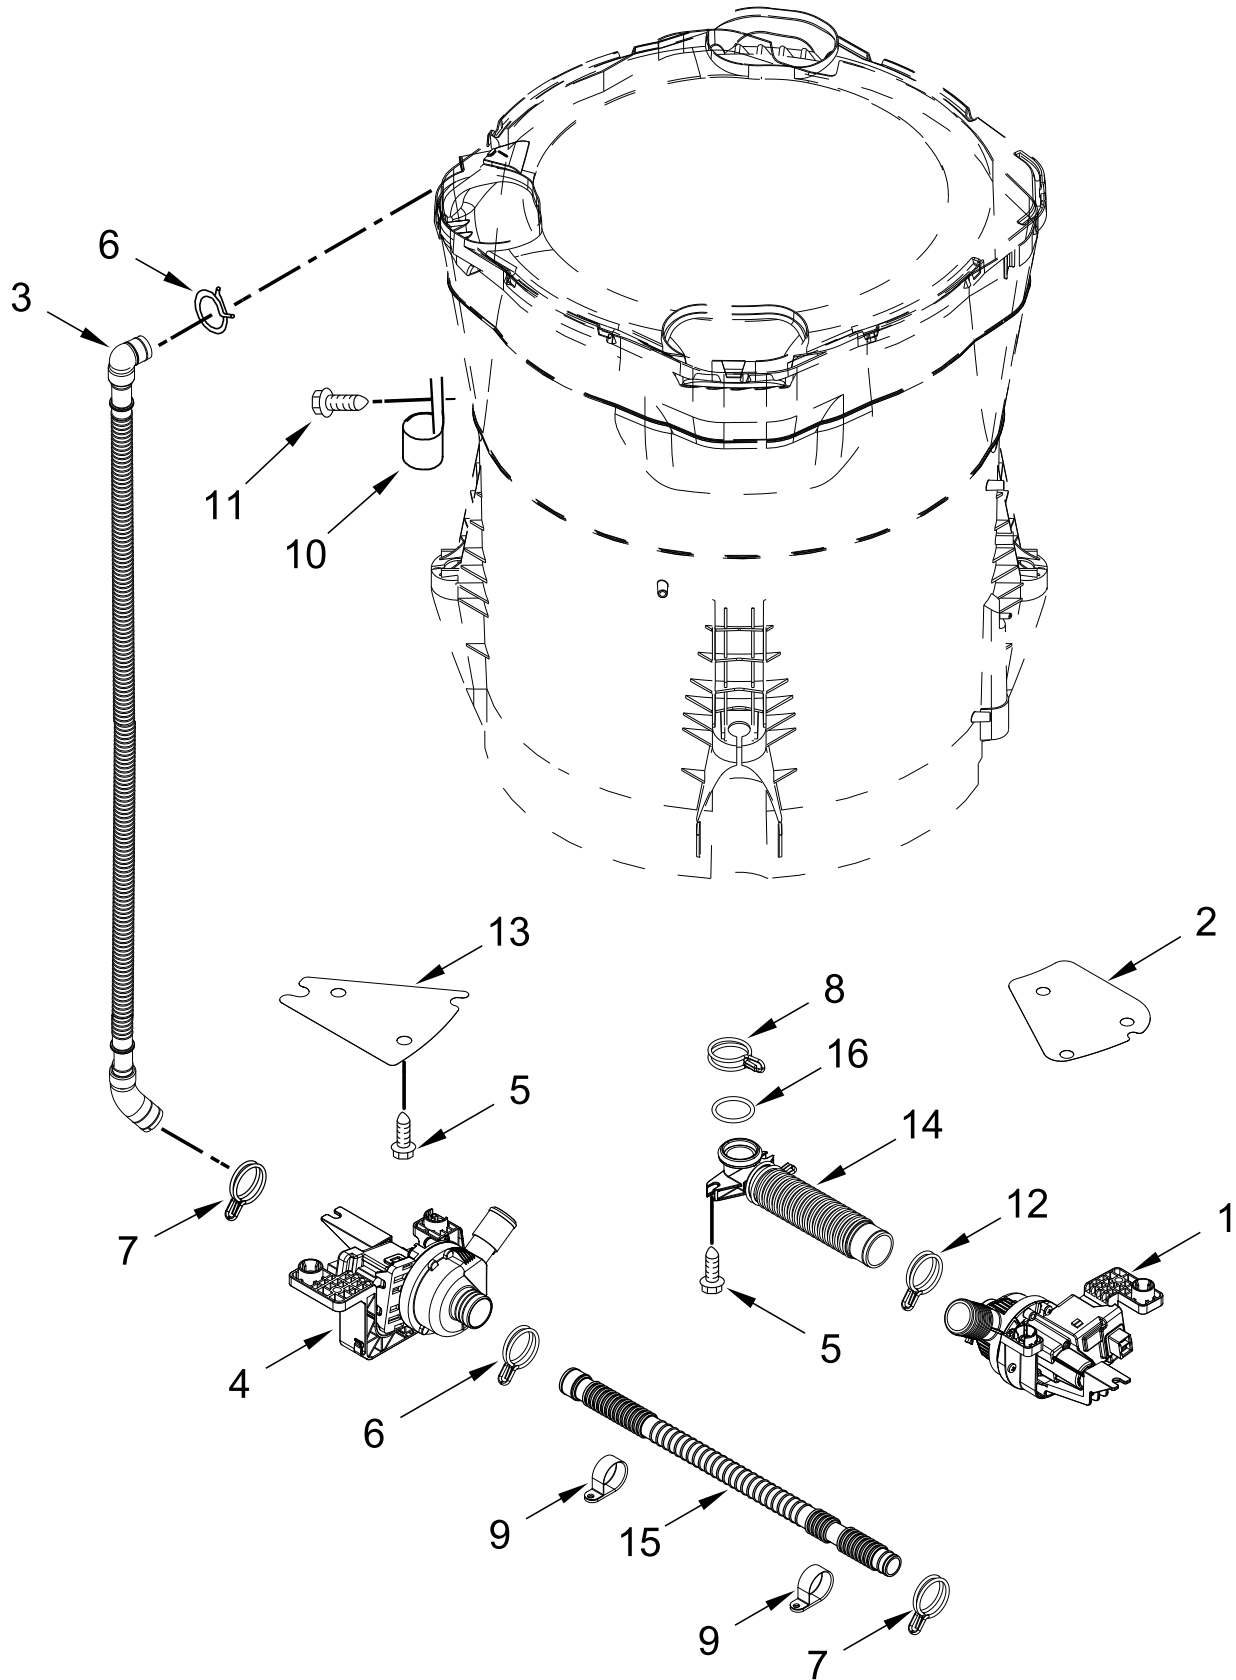

PUMP PARTS

PUMP PARTS

<u>Illus.</u> <u>No.</u>	<u>Part No.</u>	<u>Description</u>	<u>Illus.</u> <u>No.</u>	<u>Part No.</u>	<u>Description</u>	<u>Illus.</u> <u>No.</u>	<u>Part No.</u>	<u>Description</u>
1	W10727777	Pump Assembly, Drain	8	370445	Clamp, Hose	15	W10702876	Hose, Recirculation Pump
2	W10808661	Shield, Heat	9	W10832445	Clamp, Cable	16	W10804010	O-Ring
3	W10622692	Hose, Recirculation	10	8534021	Clamp, Recirc Hose Retainer			
4	W10698222	Pump Assembly, Recirculation	11	8533943	Screw			
5	W10004910	Screw	12	8317496	Clamp, Hose			
6	3363365	Clamp, Hose	13	W10808660	Shield, Recirculation Pump			
7	8269146	Clamp, Hose	14	W10804012	Hose, Tub to Pump