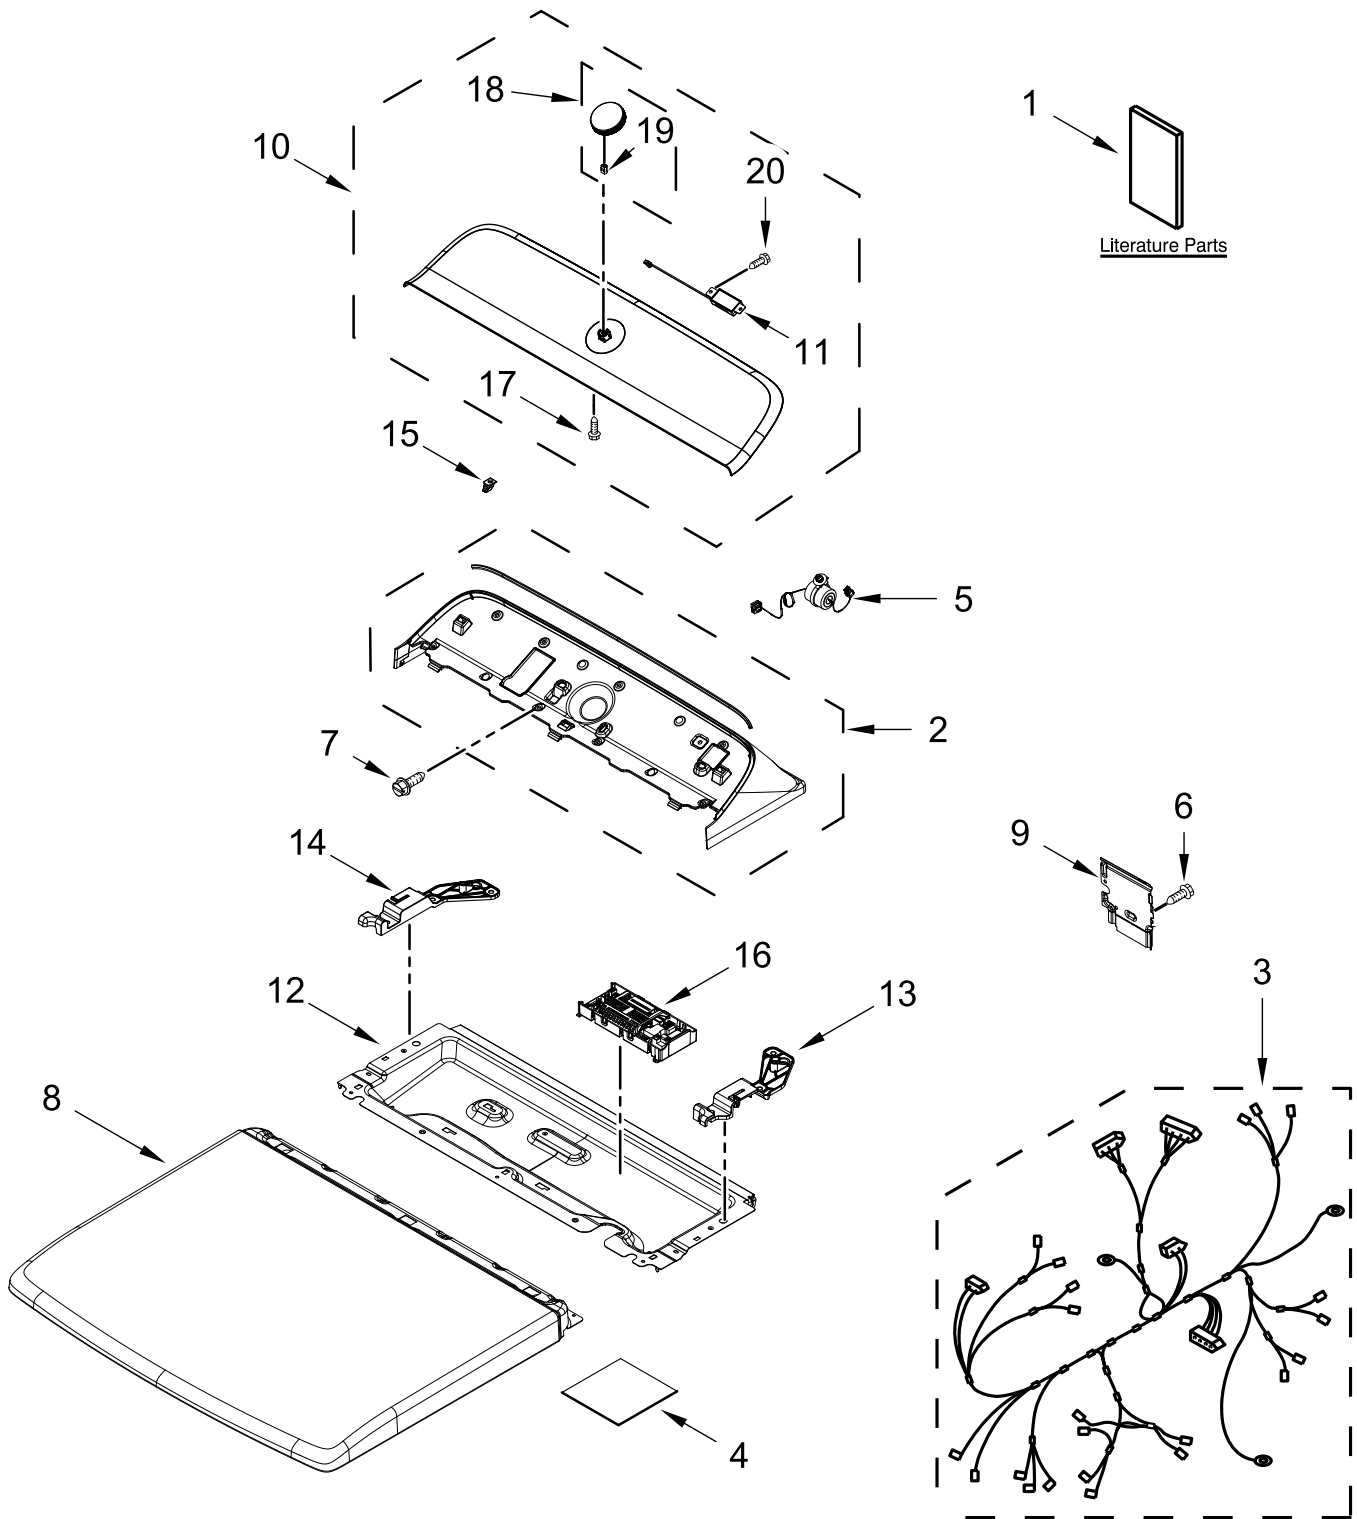

# TOP AND CONSOLE PARTS

<u>Illus.</u> <u>No.</u>	<u>Part No.</u>	<u>Description</u>	<u>Illus.</u> <u>No.</u>	<u>Part No.</u>	<u>Description</u>	<u>Illus.</u> <u>No.</u>	<u>Part No.</u>	<u>Description</u>
1		Literature Parts	5	W10822560	Harness, User Interface	13	W10746238	Mount, Console Interface - Right Hand
	W10884084	Installation Instructions	6	W10460893	Screw	14	W10746239	Mount, Console Interface - Left Hand
	W10885280	Use and Care Guide	7	9740848	Screw	15	W10711050	Grommet, Screw
	W10846781	Tech Sheet	8		Top	16	W10889255	Control, Electronic
	W10769192	Quickstart Guide		W10748430	White	17	489470	Screw
2		Console Shell Assembly		W10748431	Chrome Shadow	18	W10830755	Knob Assembly
	W10795731	White	9	8317339	Cover, Terminal Block	19	8536939	Clip, Spring
	W10795788	Chrome Shadow	10	W10830754	Fascia Assembly, Console	20	9740849	Screw
3	W10834389	Harness, Main	11	W10568405	Assembly, Speaker			
4	W10836097	Panel, Dampening	12	W10686684	Tray, Console			