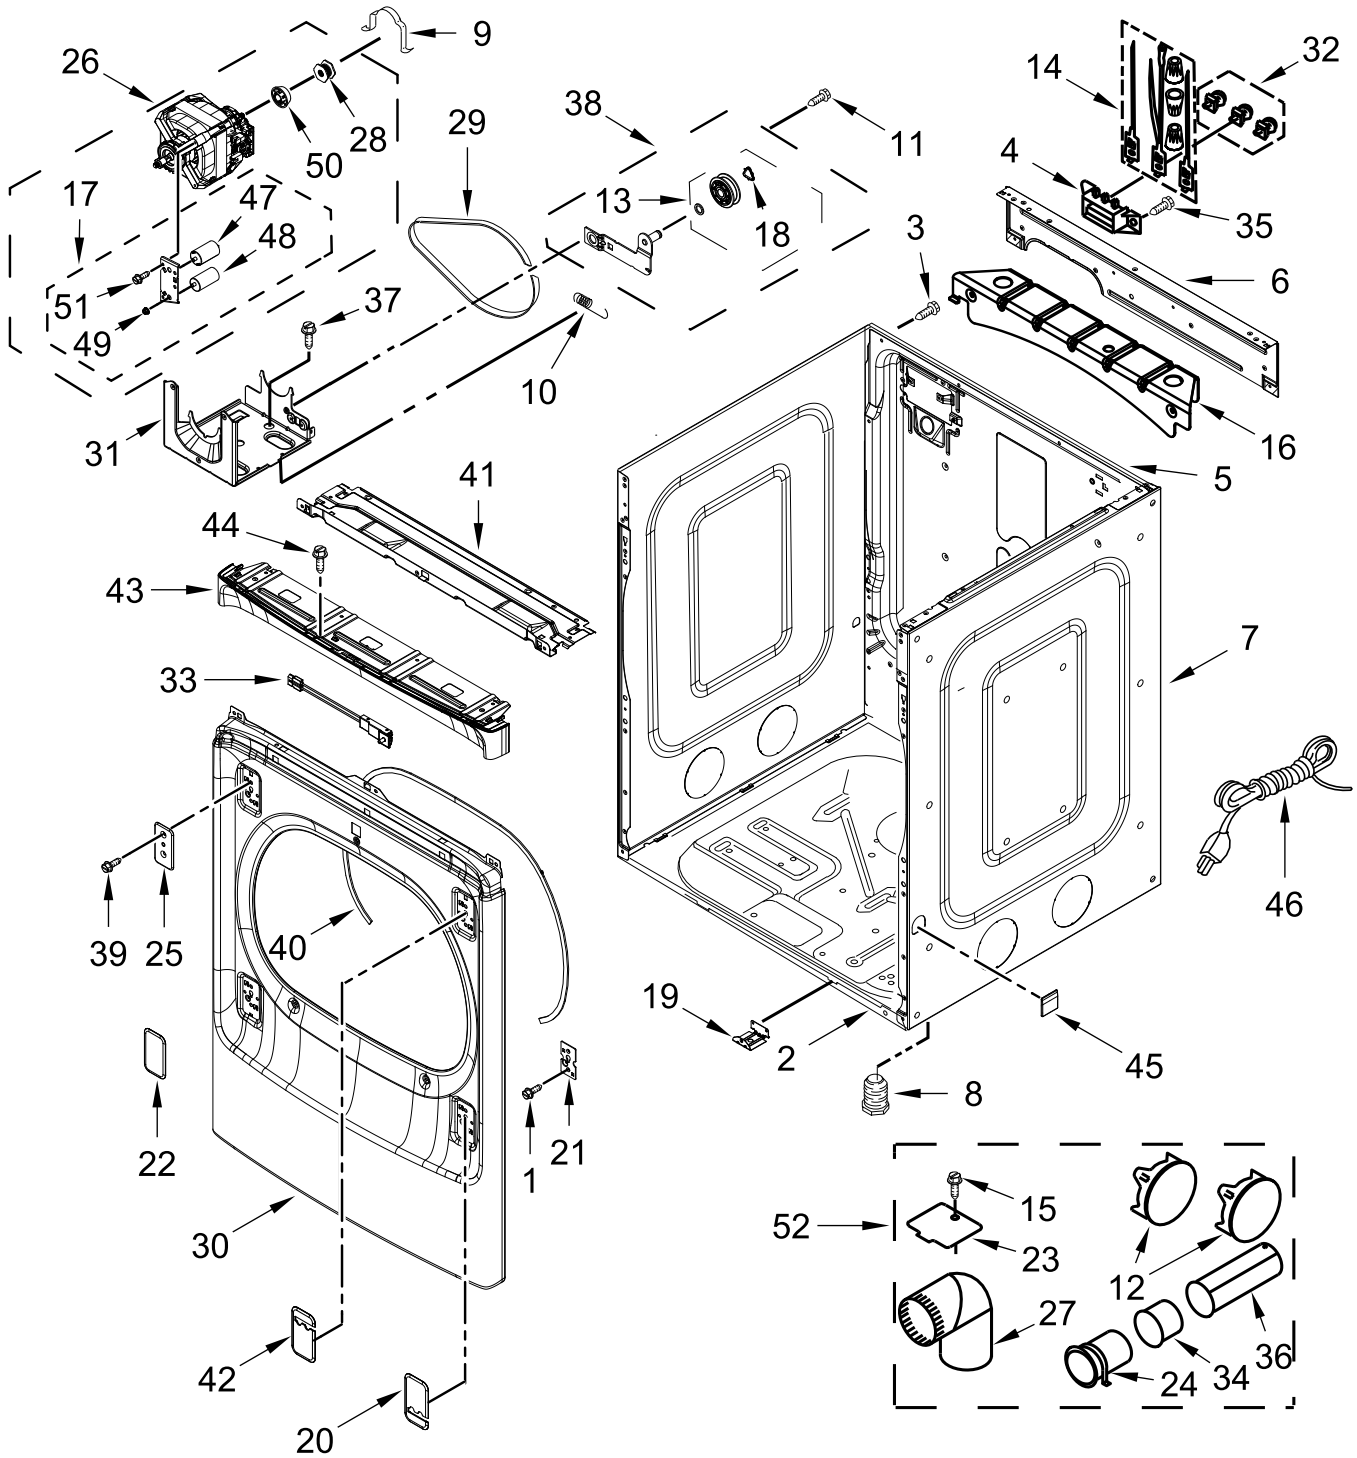

CABINET PARTS

CABINET PARTS

<u>Illus.</u> <u>No.</u>	<u>Part No.</u>	<u>Description</u>	<u>Illus.</u> <u>No.</u>	<u>Part No.</u>	<u>Description</u>	<u>Illus.</u> <u>No.</u>	<u>Part No.</u>	<u>Description</u>
1	6-920119	Screw	17	W10565150	Bracket Assembly	37	343641	Screw
2	W10613683	Base, Cabinet	18	W10512946	Washer, Tri Ring	38	W10547287	Assembly, Idler
3	3390647	Screw	19	W10632347	Spacer Bracket, Lower	39	W10704731	Screw
4	3397659	Block, Terminal	20		Hinge Cover, Bottom	40	3387242	Seal, Front Panel
5	W10824896	Panel, Rear		W10627438	White	41	W10627432	Bracket, Front Console
6	W10622396	Bracket, Upper Rear Panel		W10627439	Grey	42		Hinge Cover, Top
7		Panel, Side (Without Sight Hole)	21	W10596959	Bracket, Hinge		W10627436	White
	W10663407	White	22		Plug, Hinge		W10627444	Grey
	W10681832	Chrome Shadow (With Sight Hole)		W10627437	White	43		Cover Assembly, Front Panel
	W10663408	White		W10627445	Grey		W10756879	White
	W10681833	Chrome Shadow	23	3394331	Plate, Cover		W10756880	Chrome Shadow
8	3392100	Foot, Dryer	24	8563747	Pipe, Exhaust (Medium)	44	8534022	Screw
	279810	Foot, Optional (Extended Length Package Of 2) (Not Included)	25		Cover, Strike	45		Plug, Sight Hole
9	W10121316	Clamp, Motor Mount		W10857673	White		8564457	White
10	W10446781	Spring, Idler		W10857675	Grey		W10391496	Chrome Shadow
11	3389420	Screw	26	W10824899	Motor Assembly	46	W10706056	Cord, Power
12		Plug, Multivent	27	49026	Elbow	47	W10442539	Capacitor, Motor Run
	49252	White	28	W10786088	Pulley, Motor	48	W10701357	Capacitor, Motor Start
	W10151499	Midnight Grey	29	W10597350	Belt, Drive	49	W10604214	Nut
13	W10468057	Assembly, Pulley	30		Panel, Front	50	3393657	Restrainer, Belt
14	279318	Terminal, Brass and Tinned (Includes Terminal Block Screw Kit)		W10627425	White	51	3390663	Screw
15	W10567155	Screw		W10627426	Chrome Shadow			Optional Parts Not Included|Dryer Exhaust Kit|(For Side & Bottom Venting)
16	W10632348	Spacer Bracket, Upper	31	W10578053	Bracket, Motor Mounting	52	W10858320	4 Way Vent Kit
			32	279393	Screw Kit, Terminal Block			
			33	W10761357	Switch, Door			
			34	8563750	Pipe, Exhaust (Short)			
			35	3393008	Screw			
			36	8563749	Pipe, Exhaust (Long)