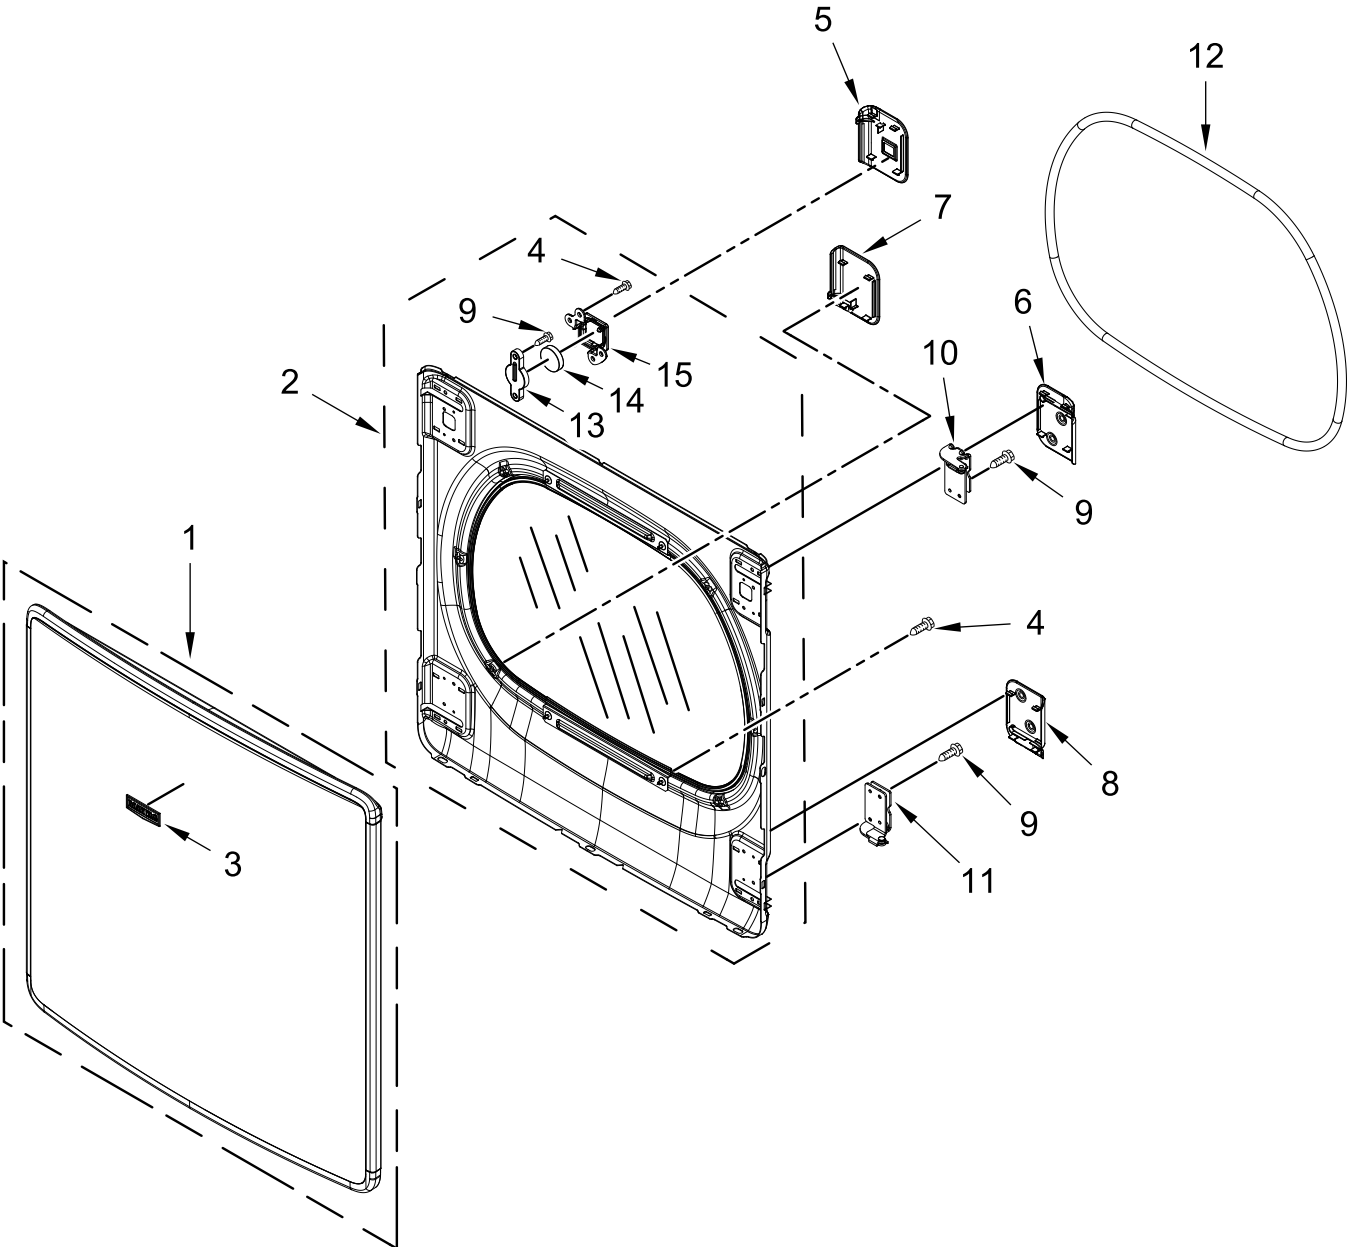

DOOR PARTS

DOOR PARTS

<u>Illus. No.</u>	<u>Part No.</u>	<u>Description</u>
1	W10652657	Door Assembly, Outer
2		Assembly, Inner Door
	W10870126	White
	W10870127	Chrome Shadow
3		Badge
	W10612926	Chrome
4	9742177	Screw
5		Cover, Door Catch
	W10857615	White
	W10857616	Grey
6		Hinge Cover, Top
	W10635117	White
	W10661174	Grey

<u>Illus. No.</u>	<u>Part No.</u>	<u>Description</u>
7		Hinge Cover, Bottom Left
	W10635118	White
	W10661175	Grey
8		Hinge Cover, Bottom Right
	W10635119	White
	W10661176	Grey
9	342055	Screw
10	W10635131	Hinge Assembly, Door - A
11	W10635137	Hinge Assembly, Door - B
12	W10763835	Seal, Door
13	W10850388	Shim, Metal
14	W10850386	Magnet

<u>Illus. No.</u>	<u>Part No.</u>	<u>Description</u>
15		Housing, Magnet
	W10857617	White
	W10857618	Grey