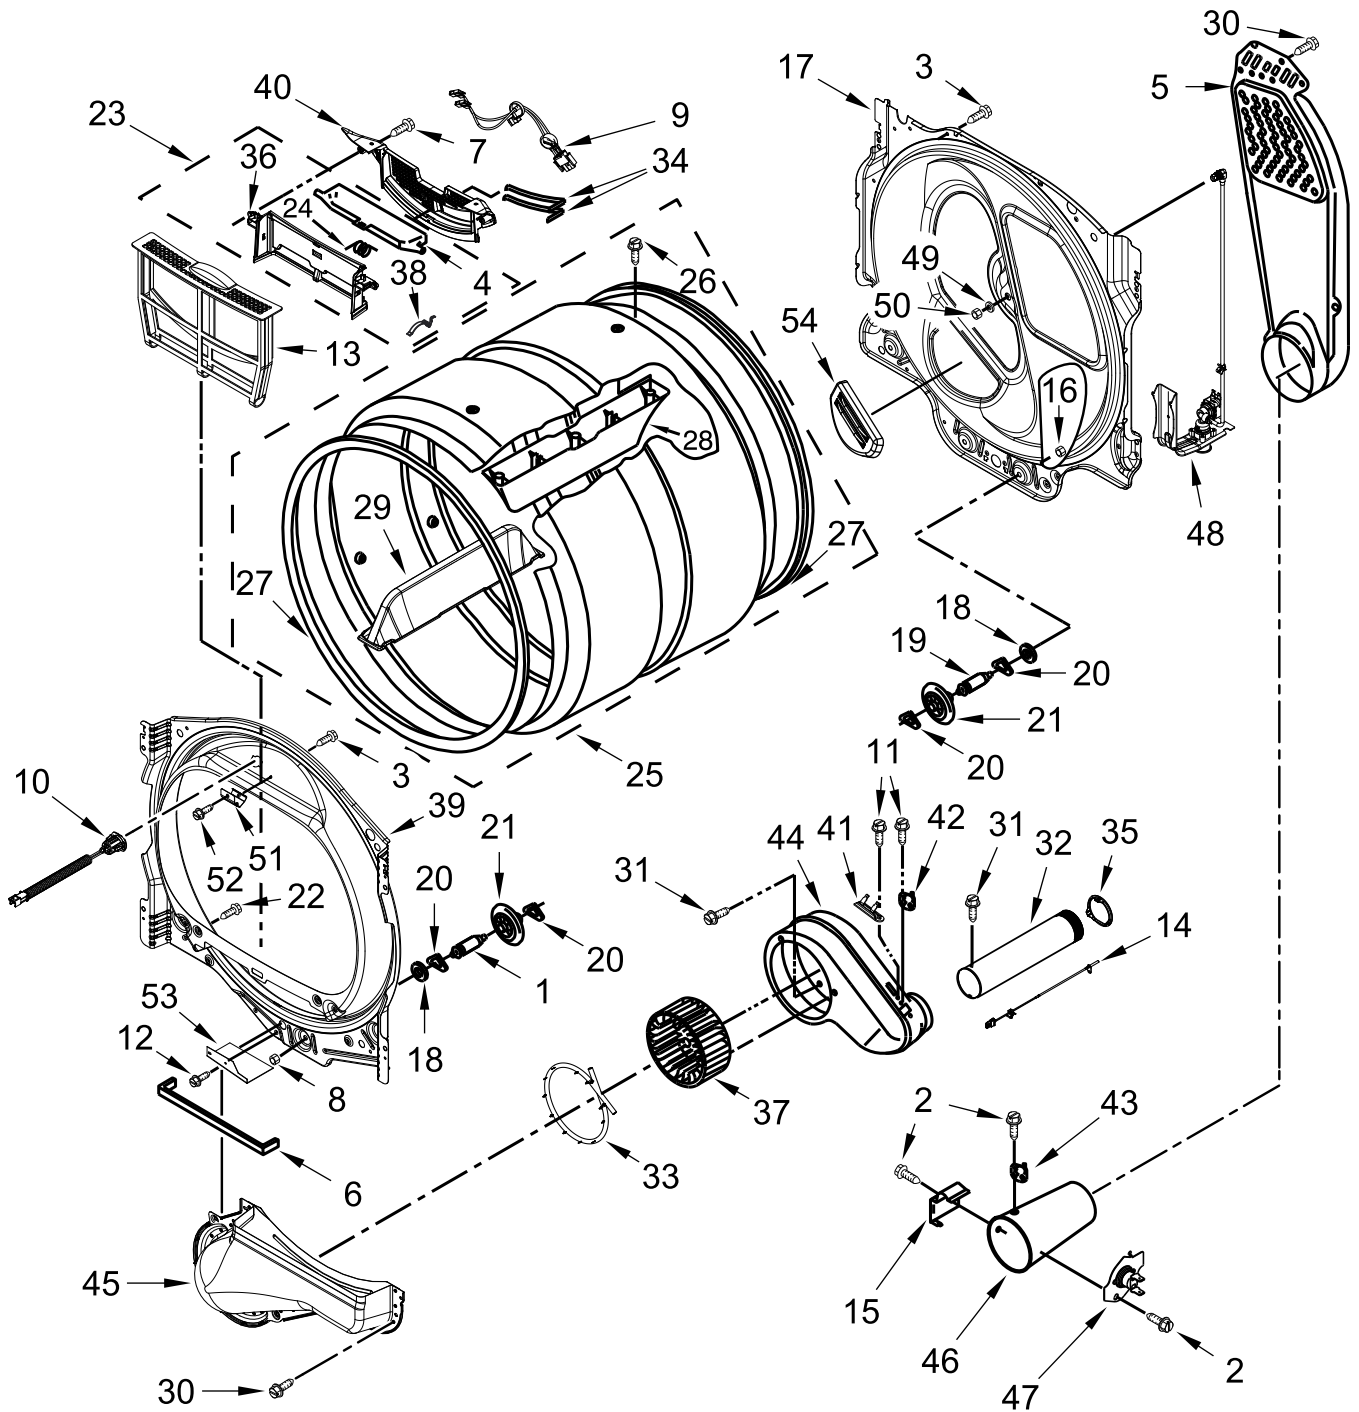

BULKHEAD PARTS

BULKHEAD PARTS

<u>Illus.</u> <u>No.</u>	<u>Part No.</u>	<u>Description</u>	<u>Illus.</u> <u>No.</u>	<u>Part No.</u>	<u>Description</u>	<u>Illus.</u> <u>No.</u>	<u>Part No.</u>	<u>Description</u>
1	W10359271	Shaft, Drum Roller - Right Hand Thread	20	W10512946	Washer, Tri Ring	41	W10693363	Fuse, Thermal (91C)
2	489463	Screw	21	W10314171	Roller, Support	42	8577274	Thermistor
3	3390647	Screw	22	W10366705	Screw	43	3391912	Thermostat, Hi Limit
4	W10608808	Door, Lint Screen	23	W10608812	Assembly, Outlet Housing	44	W10667717	Housing, Blower
5	W10834203	Duct, Inlet Assembly	24	W10219015	Spring, Lint Screen Door	45	W10868982	Lint Duct Assembly
6	W10701355	Seal, Housing Outlet to Lint Duct	25	W10626235	Assembly, Drum	46	8573824	Funnel, Burner
7	3387230	Screw	26	W10219342	Screw	47	8573713	Cut-Off, Thermal
8	3934666	Nut, Hex	27	W10664120	Seal, Drum	48	W10638150	Valve and Hose Assembly
9	W10657328	Sensor Jumper, Moisture	28	W10726737	Baffle, Drum - Low	49	W10044579	Washer, Nozzle
10	W10761356	Assembly, Drum Light	29	W10726735	Baffle, Drum - High	50	W10044628	Nut, Brass
11	693995	Screw	30	693995	Screw	51	W10627446	Bracket, Front Panel to Bulkhead
12	3357011	Screw	31	90767	Screw	52	W10718190	Screw
13	W10608811	Screen, Lint White	32	W10608817	Pipe, Exhaust	53	W10836483	Shield, Blower Housing
14	W10651569	Thermistor, Gas Inlet	33	W10868675	Seal, Lint Duct	54	W10677270	Sensor Assembly, Quad Bulkhead
15	338906	Sensor, Radiant	34	W10608814	Sensor, Electrode			
16	W10001120	Nut, Hex (Left Hand Thread)	35	W10344699	Collar, Duct			
17	W10712886	Bulkhead, Rear	36	W10608806	Housing, Outlet			
18	3387459	Washer	37	697772	Wheel, Blower			
19	W10359272	Shaft, Drum Roller - Left Hand Thread	38	W10608815	Spring Clip, Lint Screen			
			39	W10861007	Bulkhead, Front			
			40	W10608813	Grille, Outlet