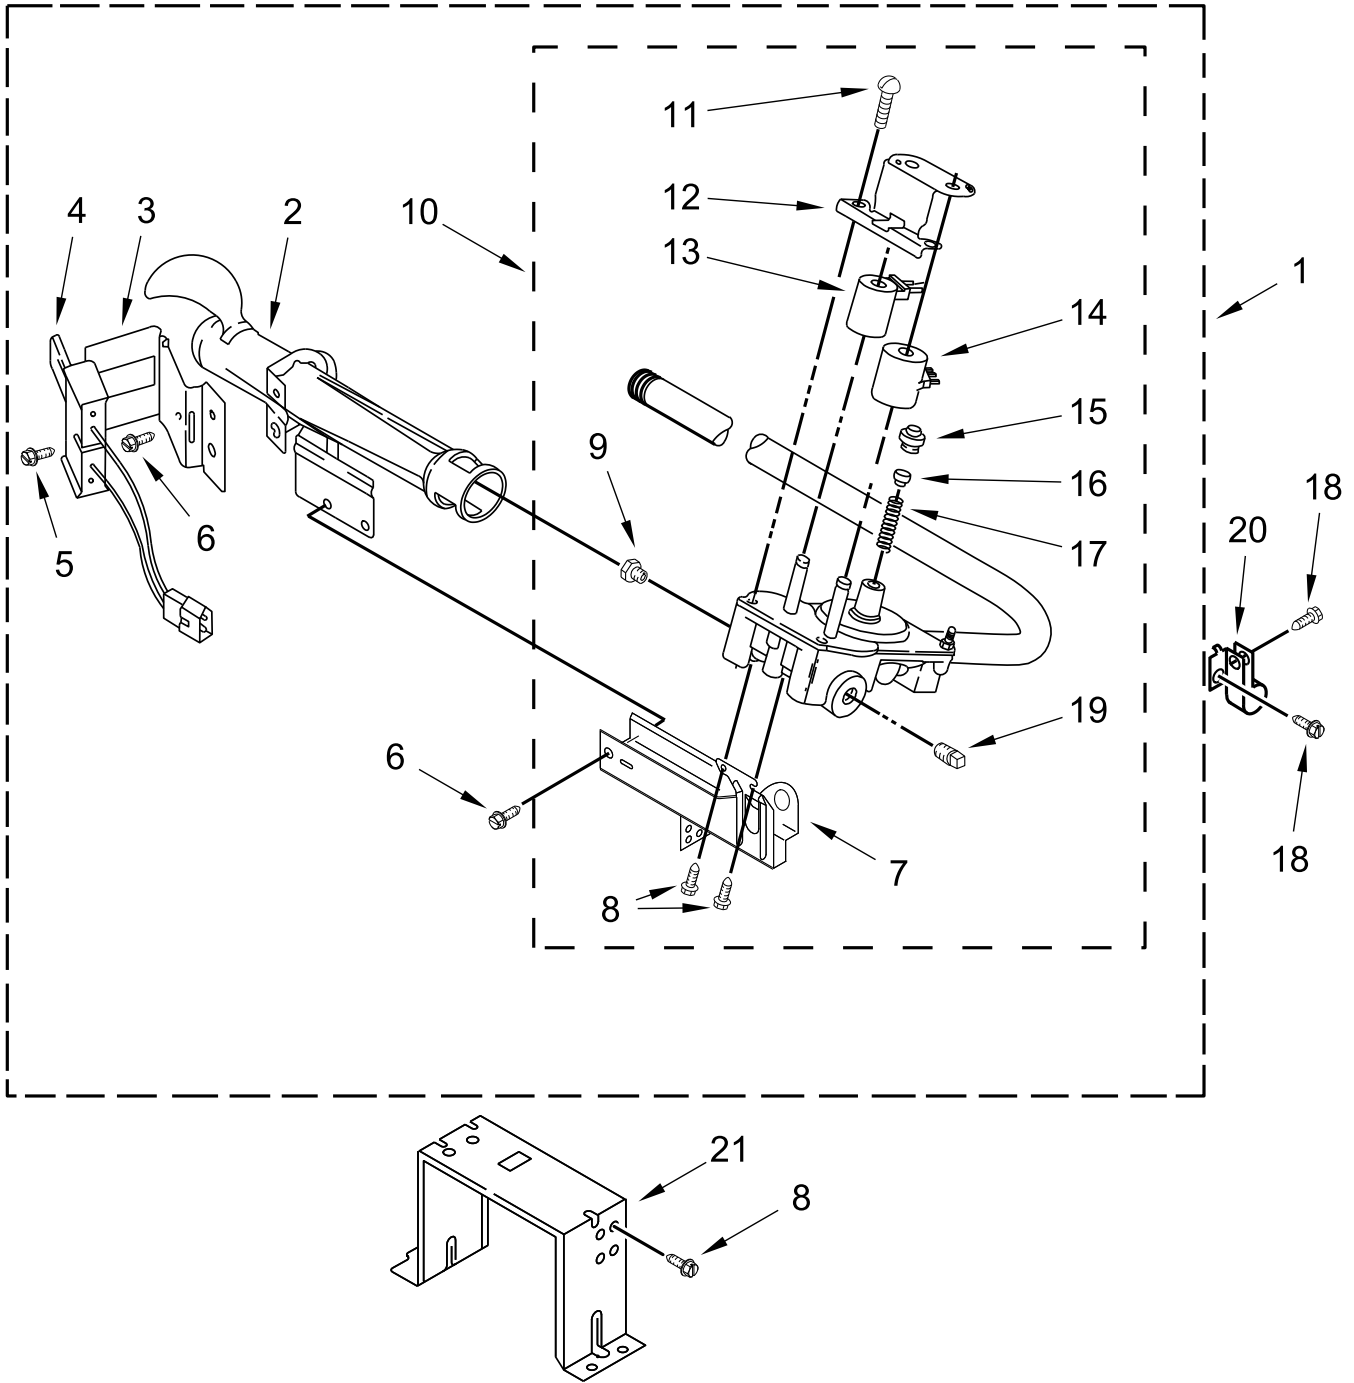

BURNER ASSEMBLY PARTS

USE WITH TYPE 1 - NATURAL,
AND TYPE 4 - LIQUEFIED PROPANE AND BUTANE GASES

BURNER ASSEMBLY PARTS

<u>Illus.</u> <u>No.</u>	<u>Part No.</u>	<u>Description</u>	<u>Illus.</u> <u>No.</u>	<u>Part No.</u>	<u>Description</u>	<u>Illus.</u> <u>No.</u>	<u>Part No.</u>	<u>Description</u>
1	W10608838	Burner Assembly	10	W10118312	Valve, Gas 60 Hz. (Complete)	18	3390647	Screw
2	688617	Tube, Burner	11	694421	Screw, Coil	19	239822	Plug, Pipe
3	694298	Bracket, Ignitor	12	694538	Bracket, Coil	20	3978776	Bracket, Gas Pipe
4	686590	Ignitor	13	694540	Coil, 60 Hz. (2 Terminal) (Main)	21	3389889	Bracket, Support
5	W10366705	Screw	14	694539	Coil, 60 Hz (Split) (3 Terminal) (Pilot Position)			Following Parts Not Illustrated
6	343641	Screw	15	694424	Leak, Limiter	W10858808		L.P. Conversion Kit
7	3389871	Base, Burner	16	694423	Screw, Regulator Adjustment			
8	3387057	Screw	17	694422	Spring, Regulator			
9		Orifice, Burner 15418 Type 1 (Natural)