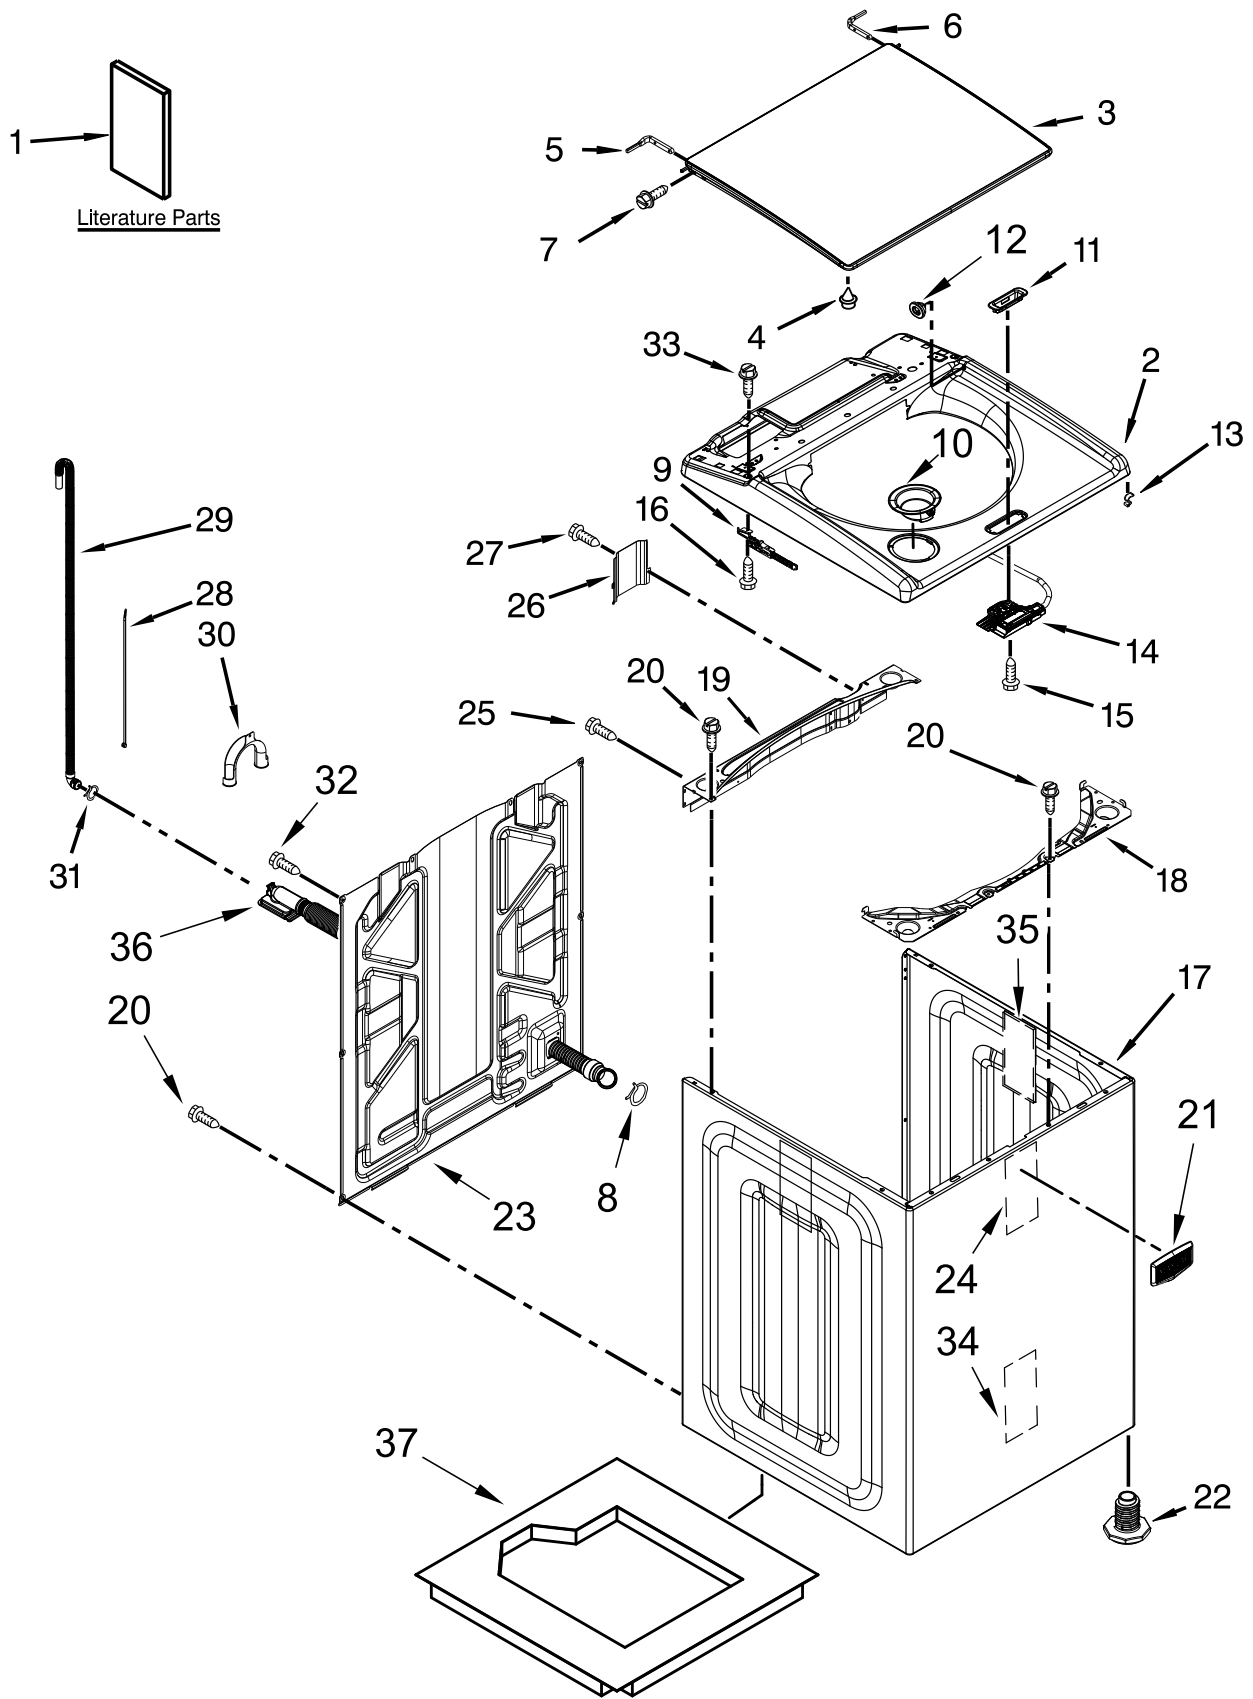

# TOP AND CABINET PARTS

# TOP AND CABINET PARTS

<u>Illus. No.</u>	<u>Part No.</u>	<u>Description</u>	<u>Illus. No.</u>	<u>Part No.</u>	<u>Description</u>	<u>Illus. No.</u>	<u>Part No.</u>	<u>Description</u>
1		Literature Parts	11		Bezel, Lid Lock	25	W10142728	Screw
	W10682742	Installation Instructions		W10630254	White	26	W10676061	Cover, Harness
	W10607439	Owners Manual	12		Spacer, Lid Hinge	27	3400076	Screw
	W10607408	Tech Sheet		W10708964	White	28	W10339879	Tie, Cable
	W10062923	Energy Guide	13	90016	Clip, Harness	29	W10221546	Hose, Outer Drain Assembly
2		Top	14		Assembly, Lid Lock	30	W10280024	U-Bend, Drain Hose
	W10635913	White		W10648012	White	31	356138	Clamp, Hose
3		Assembly, Lid (Glass)	15	W10273971	Screw	32	9740848	Screw
	W10714900	White	16	693995	Screw	33	311932	Screw
4	W10631074	Bumper, Lid	17		Cabinet	34	W10688364	Absorber, Impact
5	8563965	Hinge, Wire (Left)		W10675025	White	35	8564458	Absorber, Impact
6	8572974	Hinge, Wire (Right)	18		Brace, Cabinet Top - Front	36	W10652929	Hose, Internal Drain
7	W10339706	Screw		W10724131	White	37	W10676603	Absorber, Sound
8	W10142630	Clamp, Hose	19	W10512626	Brace, Cabinet Top - Rear			
9	W10594153	Hinge, Lid (Left)	20	1157158	Screw			
	W10594154	Hinge, Lid (Right)	21	W10612925	Badge			
10		Dispenser, Bleach	22	W10687506	Foot Assembly, Leveling			
	W10601839	White	23	W10612644	Panel, Rear			
			24	W10414221	Damper, Sound			

# CONSOLE AND DISPENSER PARTS

<u>Illus.</u> <u>No.</u>	<u>Part No.</u>	<u>Description</u>
1		Console
	W10650404	White
2		Assembly, Timer Knob
	W10727011	Chrome
3	W10596717	Harness, UI
4	12990204	Screw
5	8312709	Clip, Console
6	W10625694	Control Unit Assembly, Machine and Motor