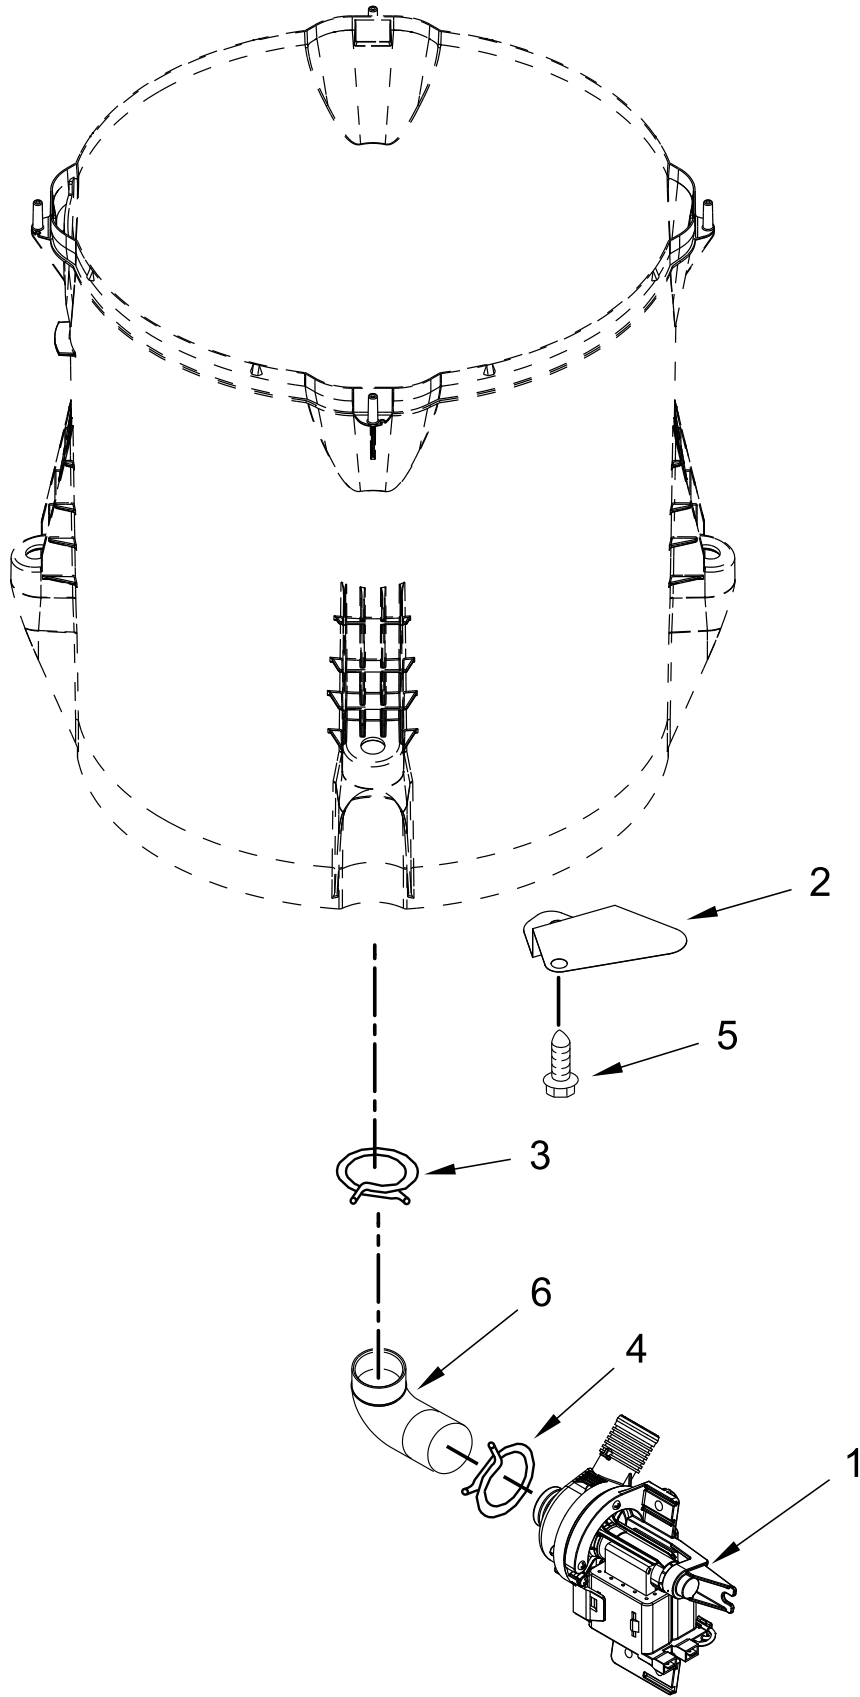

PUMP PARTS

PUMP PARTS

<u>Illus.</u> <u>No.</u>	<u>Part No.</u>	<u>Description</u>
1	W10581874	Pump Assembly, Drain
2	W10637932	Shield, Heat

<u>Illus.</u> <u>No.</u>	<u>Part No.</u>	<u>Description</u>
3	W10142630	Clamp, Hose
4	8317496	Clamp, Hose

<u>Illus.</u> <u>No.</u>	<u>Part No.</u>	<u>Description</u>
5	W10004910	Screw
6	W10622690	Hose, Tub to Pump