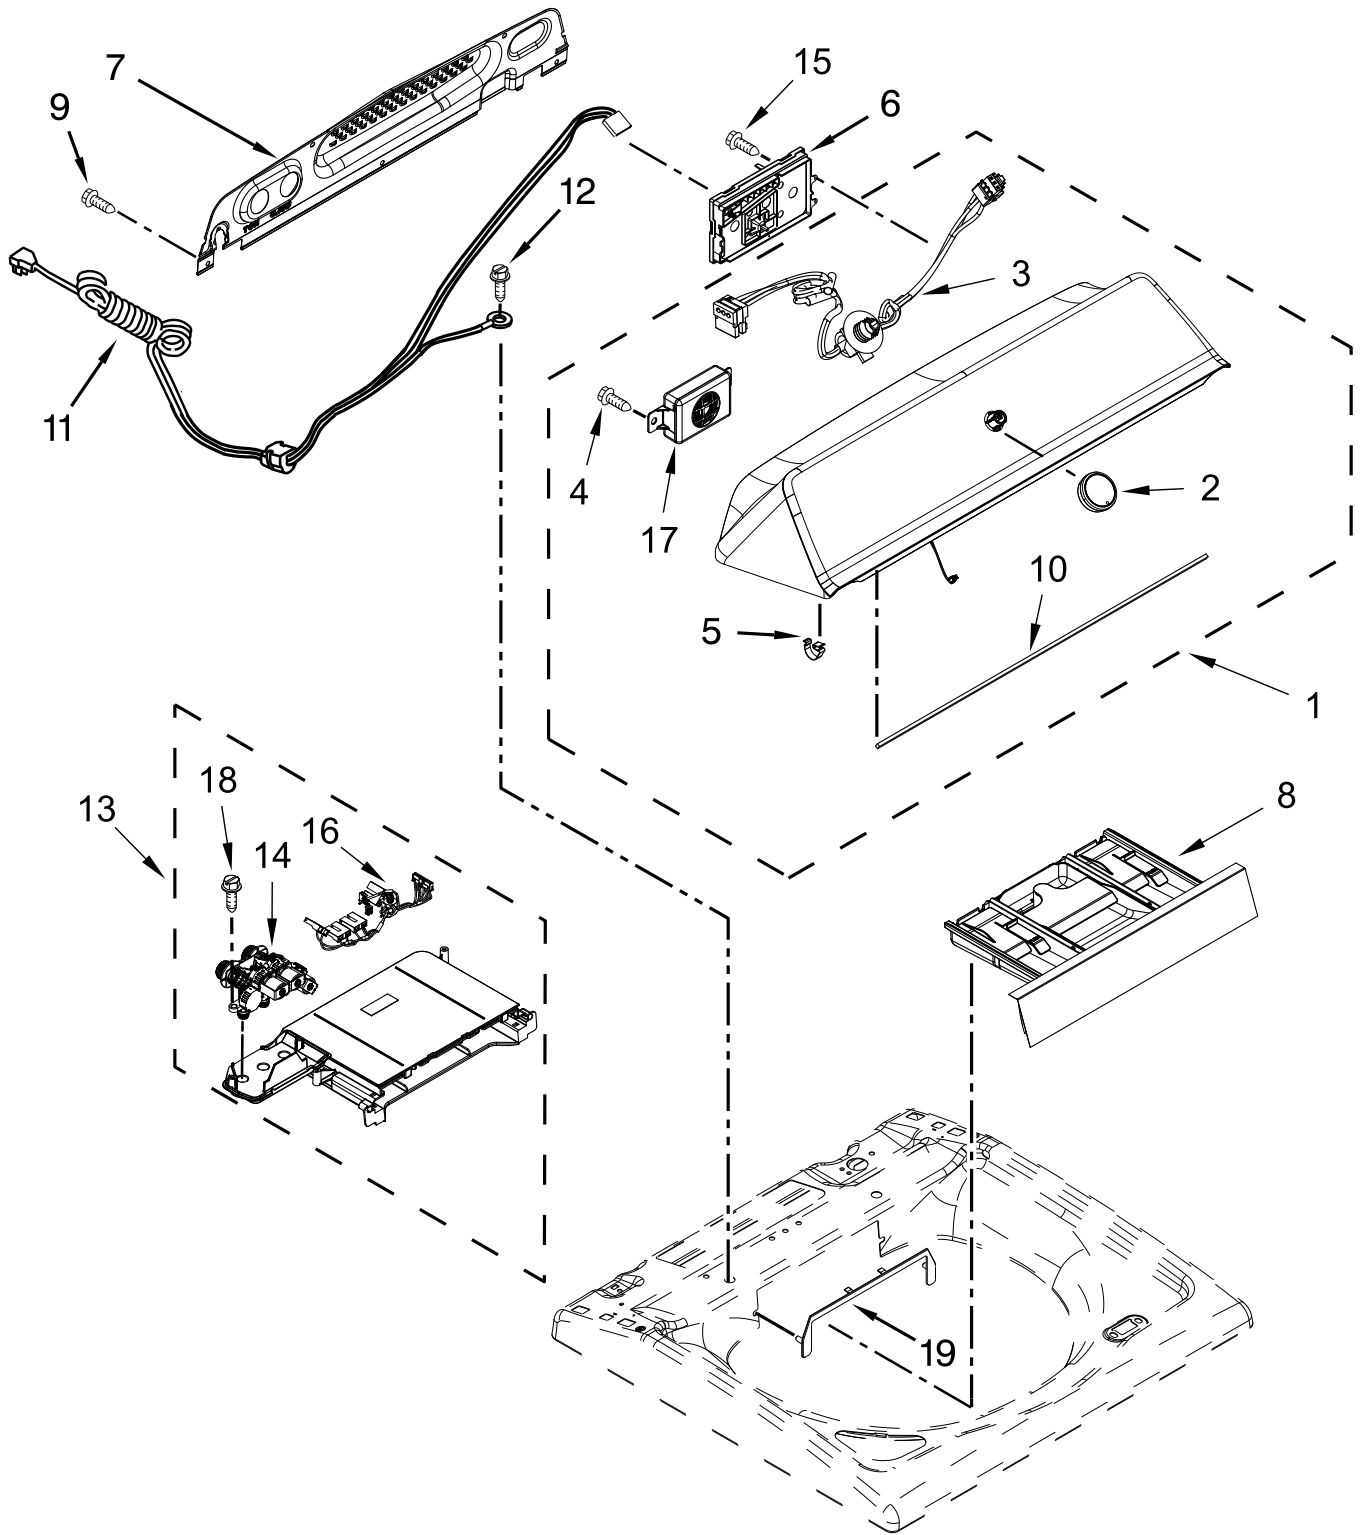

# TOP AND CABINET PARTS

# CONSOLE AND DISPENSER PARTS

<u>Illus.</u> <u>No.</u>	<u>Part No.</u>	<u>Description</u>
1		Console
	W10650404	White
2		Assembly, Timer Knob
	W10727011	Chrome
3	W10596717	Harness, UI
4	12990204	Screw
5	8312709	Clip, Console
6	W10625694	Control Unit Assembly, Machine and Motor