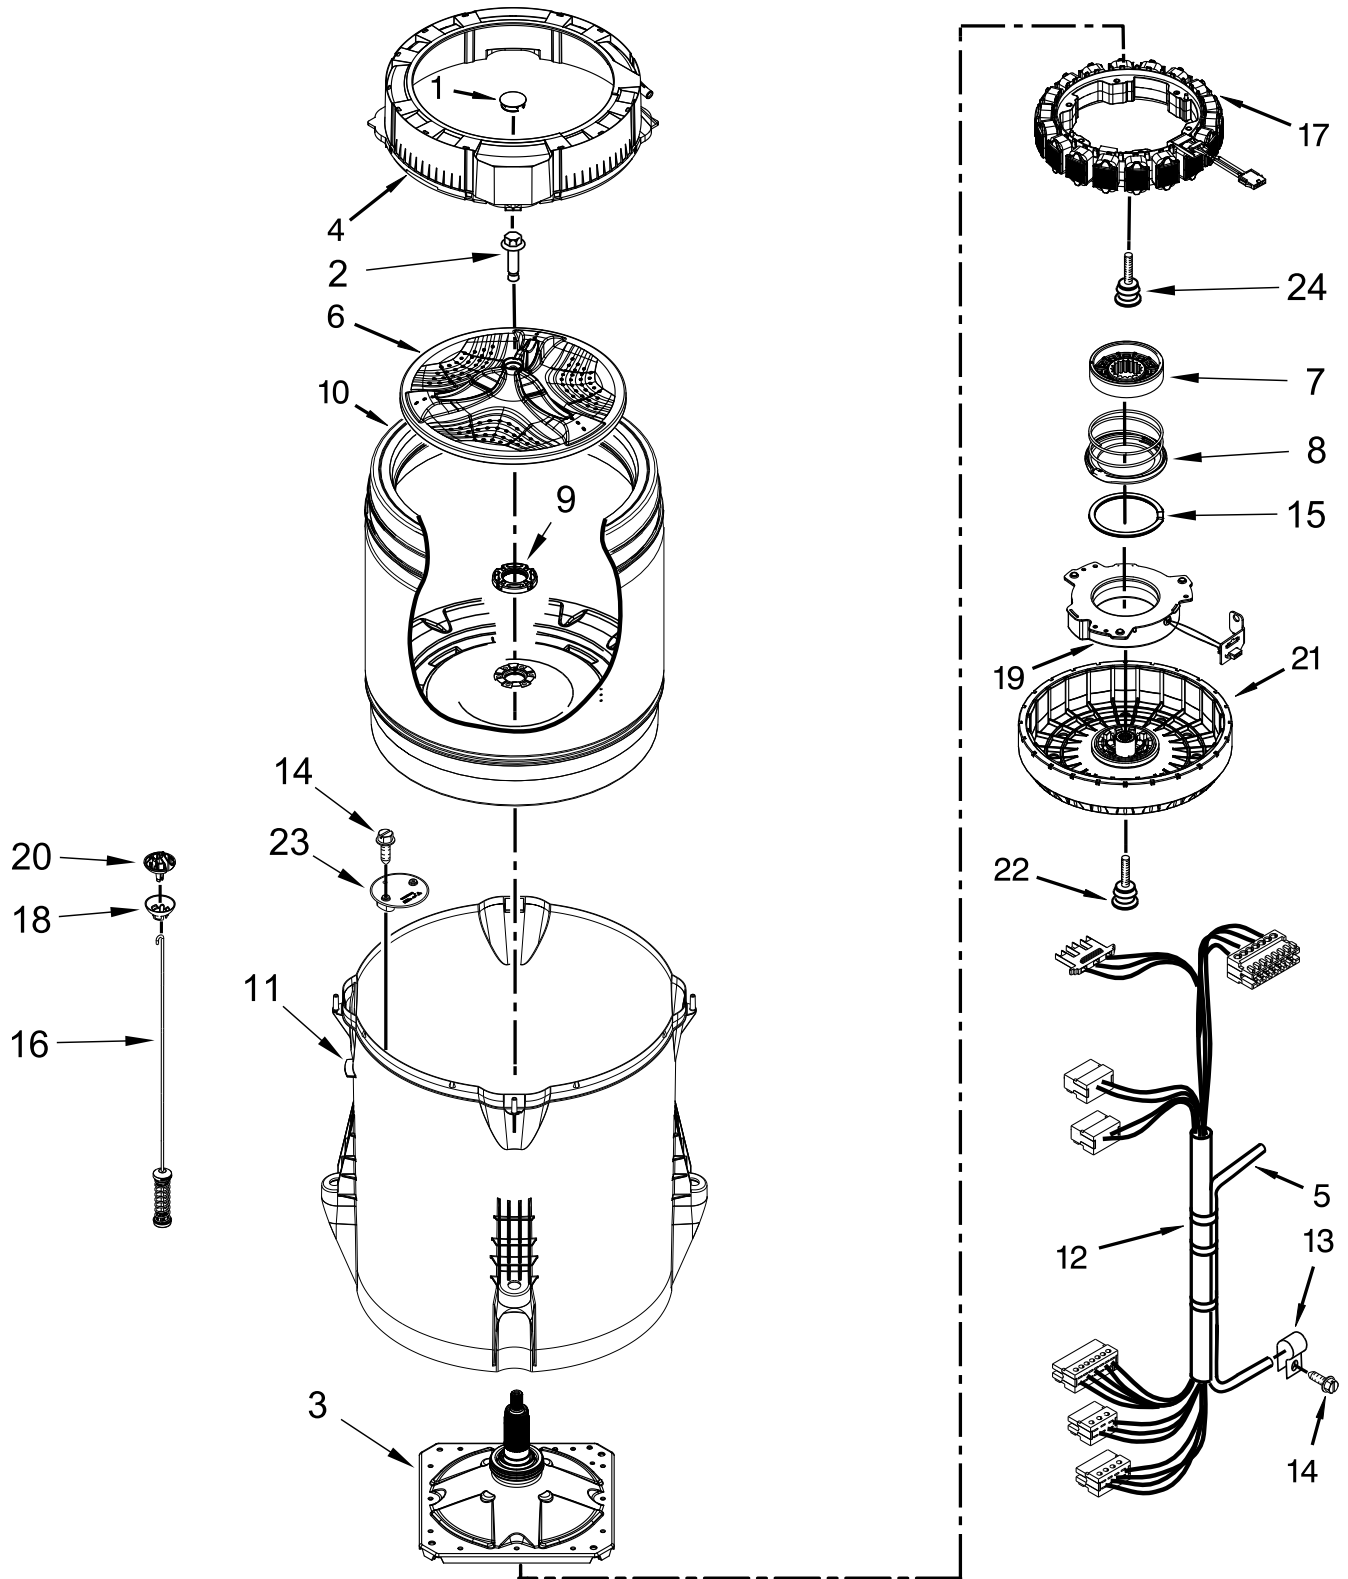

MOTOR, BASKET AND TUB PARTS

MOTOR, BASKET AND TUB PARTS

<u>Illus.</u> <u>No.</u>	<u>Part No.</u>	<u>Description</u>	<u>Illus.</u> <u>No.</u>	<u>Part No.</u>	<u>Description</u>	<u>Illus.</u> <u>No.</u>	<u>Part No.</u>	<u>Description</u>
1	W10609549	Cap, Impeller	12	W10631220	Harness, Lower	19	W10447973	Assembly, Clutch
2	W10625252	Screw	13	W10005430	Clamp, Cable	20	W10583768	Ball, Suspension (Set of 4 - Includes Suspension Bushings)
3	W10447976	Assembly, Drive	14	8533943	Screw	21	W10447979	Rotor, Motor
4	W10578863	Tub Ring	15	W10275082	Ring, Snap	22	W10636382	Screw
5	W10748451	Hose Pressure Switch	16	W10594084	Damper Assembly, Tub Suspension (Set Of 4-Includes Suspension Bushings and Suspension Balls)	23	W10215093	Filter, Drain Pump
6	W10609480	Impeller (Washplate)	17	W10579778	Stator, Motor	24	W10644129	Screw
7	W10447975	Slider	18	W10256551	Bushing - Upper Suspension (Set of 4 - Includes Suspension Balls)			
8	W10006494	Assembly, Spring						
9	W10564013	Nut, Spin Tube						
10	W10586079	Basket Assembly						
11	W10512161	Tub