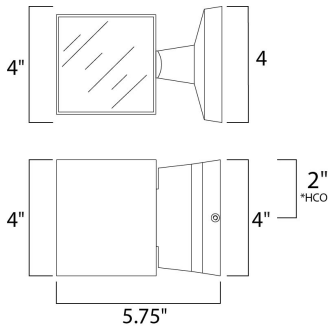

PRODUCT DESCRIPTION

Indirect exterior lighting not only provides illumination where you want but it also highlights the building structure for a beautiful architectural effect. Our collection of up and down lighting fixtures are available in both Architectural Bronze and Brushed Aluminum.

MEASUREMENTS

DIMENSION : 4" W x 4" H x 5.75" Ext
BACK PLATE : 4" W x 4" H x 2" HCO
HANGING WEIGHT : 2.2 lb

LAMPING

INPUT VOLTAGE : 120V
LUMENS : 630 Rated (279 Del.)
BULB : 2 x 4.5W LED PCB Integrated , 9W Total
BULB INCLUDED : (Integrated)
DIMMABLE : Triac CL
CRI : 80+ CRI
COLOR_TEMP : 3000K
LIGHTING_DIRECTION : Down

FINISHES OPTION

- Architectural Bronze
- Brushed Aluminum

MATERIAL

Aluminum

RATINGS

cETLus
Wet Location
For Outdoor

ADDITIONAL

INSTALL UP/DOWN: Down
OPERATING TEMPERATURE:
-20°C (-4°F), 40°C (104°F)

PHOTOMETRIC: Report Found Online

Always consult a qualified electrician before installing any lighting product.