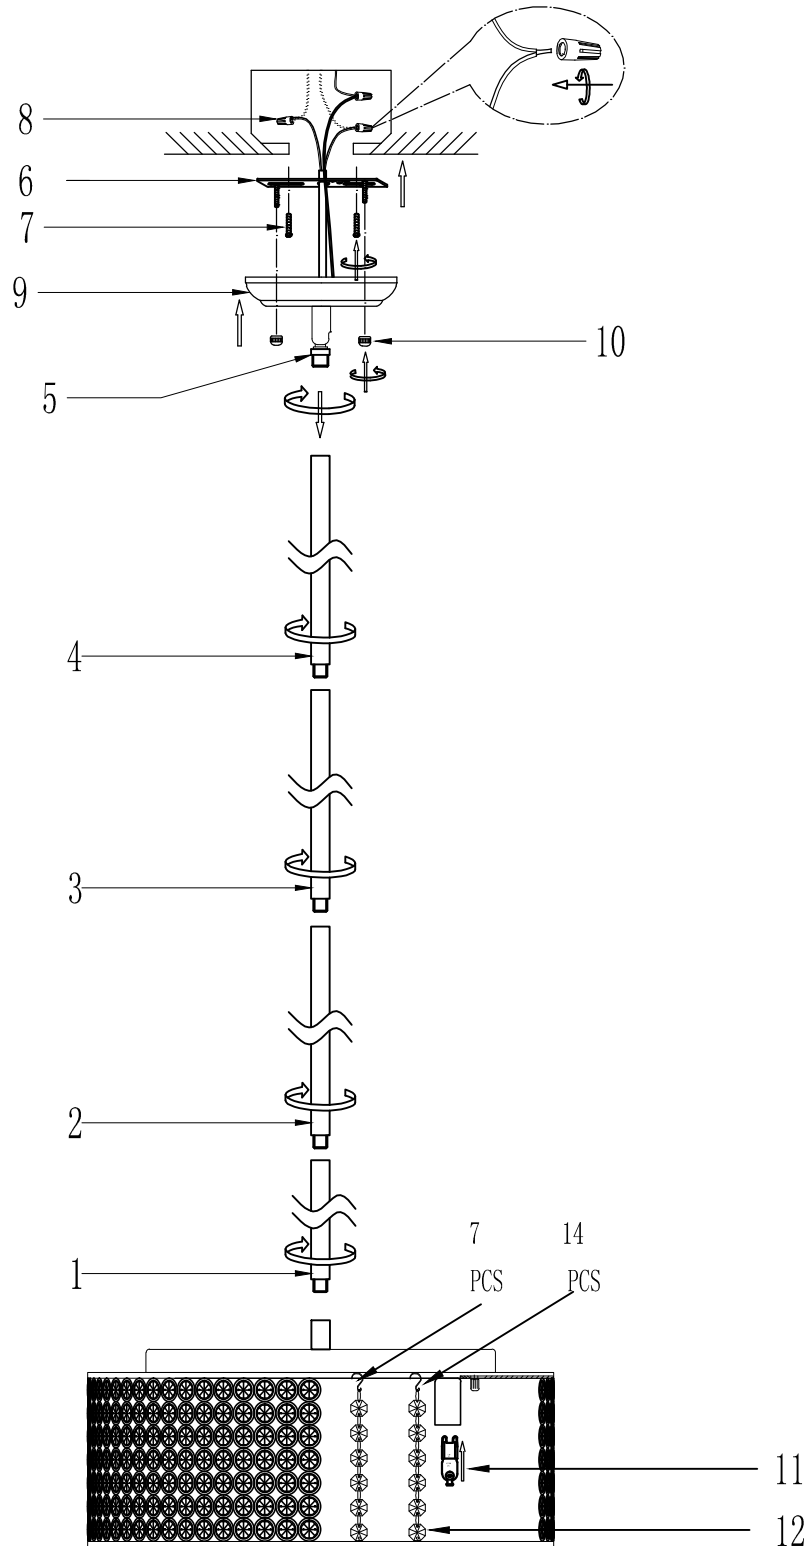

Installation Instructions

Model 39895BCPS

FEATURE

● Lamp Type: G9 6xMAX 40W 120V~60HZ

The lamp is for indoor use only