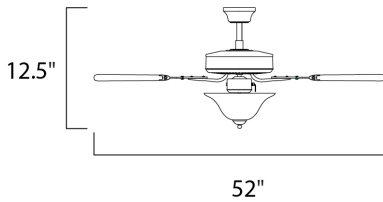

PRODUCT DESCRIPTION

The Basic-Max ceiling fan features the ability to be installed three different ways: close mount, standard stem, and optional stems up to 72" long.

MEASUREMENTS

DIMENSION : 52" W x 12.5" H
 HANGING WEIGHT : 13.73 lb