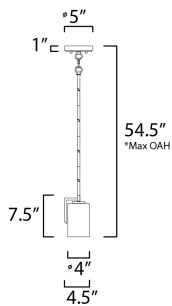

\*max overall height

**MEASUREMENTS**

- DIMENSION : 4.5" L x 4.5" W x 7.5" H
- MAX OAH : 54.5" OAH
- CANOPY : 5" W x 1" H x 5" L
- HANGING WEIGHT : 2.05 lb

**LAMPING**

- INPUT VOLTAGE : 120V
- BULB : 1 x 60W Incandescent E26 Medium , 60W Total
- BULB INCLUDED : (Not Included)
- DIMMABLE : Triac or ELV