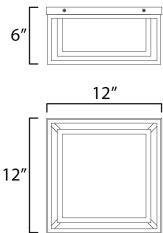

**PRODUCT DESCRIPTION**

A dual framed structure creates dimension on these outdoor lighting fixtures that is both contemporary and transitional. The construction consists of two frames of square tubing and squared components. The inner frame's Clear Seedy glass reduces glare from the light and appears dirt-free for longer periods. This is a comprehensive collection to brighten all areas of your outdoor space, available in various sized sconces as well as hanging and post configurations.

**MEASUREMENTS**

DIMENSION : 12" L x 12" W x 6" H  
 HANGING WEIGHT : 5.61 lb

**LAMPING**

INPUT VOLTAGE : 120V  
 BULB : 2 x 60W Incandescent E26 Medium , 120W Total  
 BULB INCLUDED : (Not Included)  
 DIMMABLE : Triac or ELV