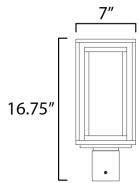

**PRODUCT DESCRIPTION**

A dual framed structure creates dimension on these outdoor lighting fixtures that is both contemporary and transitional. The construction consists of two frames of square tubing and squared components. The inner frame's Clear Seedy glass reduces glare from the light and appears dirt-free for longer periods. This is a comprehensive collection to brighten all areas of your outdoor space, available in various sized sconces as well as hanging and post configurations.

**MEASUREMENTS**

DIMENSION : 7" L x 7" W x 16.75" H  
 HANGING WEIGHT : 4.42 lb

**LAMPING**

INPUT VOLTAGE : 120V  
 BULB : 1 x 60W Incandescent E26 Medium , 60W Total  
 BULB INCLUDED : (Not Included)  
 DIMMABLE : Triac or ELV