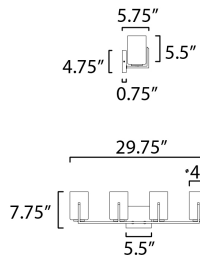

MEASUREMENTS

DIMENSION : 29.75" W x 7.75" H x 5.75" Ext
 BACK PLATE : 5.5" W x 4.75" H x 5.5" HCO
 HANGING WEIGHT : 4.62 lb

LAMPING

INPUT VOLTAGE : 120V
 BULB : 4 x 60W Incandescent E26 Medium , 240W Total
 BULB INCLUDED : (Not Included)
 DIMMABLE : Triac or ELV
 LIGHTING_DIRECTION : Up/Down