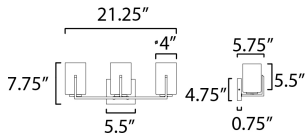

MEASUREMENTS

DIMENSION : 21.25" W x 7.75" H x 5.75" Ext
 BACK PLATE : 5.5" W x 4.75" H x 5.5" HCO
 HANGING WEIGHT : 3.04 lb

LAMPING

INPUT VOLTAGE : 120V
 BULB : 3 x 60W Incandescent E26 Medium , 180W Total
 BULB INCLUDED : (Not Included)
 DIMMABLE : Triac or ELV
 LIGHTING_DIRECTION : Up/Down