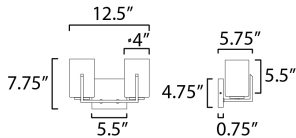

MEASUREMENTS

DIMENSION : 12.5" W x 7.75" H x 5.75" Ext
 BACK PLATE : 5.5" W x 4.75" H x 5.5" HCO
 HANGING WEIGHT : 2.34 lb

LAMPING

INPUT VOLTAGE : 120V
 BULB : 2 x 60W Incandescent E26 Medium , 120W Total
 BULB INCLUDED : (Not Included)
 DIMMABLE : Triac or ELV
 LIGHTING_DIRECTION : Up/Down