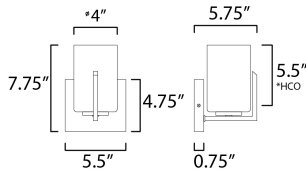

PRODUCT DESCRIPTION

Inspired by the Modernist architect Edward Dart, this collection features straight line frames finished in Satin Brass, Satin Nickel, or Matte Black that support Satin White glass cylinders for a clean and modern look. The frames' ends turn up before the glass in sharp mitered angles emphasizing a minimalist geometry popular in Modernist work.