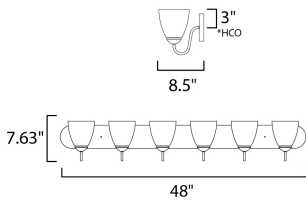

LAMPING

INPUT VOLTAGE : 120V
BULB : 6 x 60W Incandescent E26 Medium , 360W Total
BULB INCLUDED : (Not Included)
DIMMABLE : Y
LIGHTING_DIRECTION : Up/Down