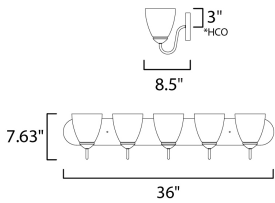

LAMPING

INPUT VOLTAGE : 120V
BULB : 5 x 60W Incandescent E26 Medium , 300W Total
BULB INCLUDED : (Not Included)
DIMMABLE : Y
LIGHTING_DIRECTION : Up/Down