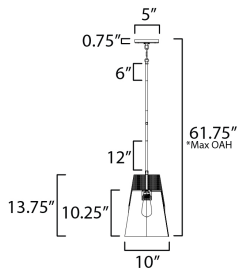

PRODUCT DESCRIPTION

Capped by wood finished in Walnut, this series of bath vanity sconces feature conical Clear Glass shades. Contrasting Matte Black frames of squared tubing add clean geometry to the design. Use decorative lamps in the shades to complete the look.

*max overall height

MEASUREMENTS

- DIMENSION : 10" L x 10" W x 13.75" H
- MAX OAH : 61.75" OAH
- CANOPY : 5" W x 0.75" H x 5" L
- HANGING WEIGHT : 8.14 lb

LAMPING

- INPUT VOLTAGE : 120V
- BULB : 1 x 60W Incandescent E26 Medium , 60W Total
- BULB INCLUDED : (Not Included)
- DIMMABLE : Y