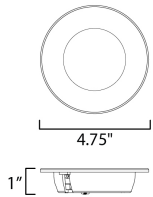

PRODUCT DESCRIPTION

Designed to install snug into a 4-0 junction box, this surface mounted fixture boasts the lowest profile possible similar to recessed lighting. The twist locking trim easily removes for installation with a frame that can be mudded-in for an even more streamlined design. Economically priced, the Snug is ideal for residential or commercial spaces looking for a more attractive option.

MEASUREMENTS

DIMENSION : 4.75" L x 4.75" W x 1" H
 HANGING WEIGHT : 0.25 lb

LAMPING

INPUT VOLTAGE : 120V
 LUMENS : 900 Rated (800 Del.)
 BULB : 1 x 11W LED AC Intergrated , 11W Total
 BULB INCLUDED : (Integrated)
 DIMMABLE : Triac or ELV
 CRI : 90 CRI
 COLOR_TEMP : 27-30-35-40-50K
 LIGHTING_DIRECTION : Down