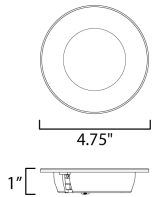

PRODUCT DESCRIPTION

Designed to install snug into a 4-0 junction box, this surface mounted fixture boasts the lowest profile possible similar to recessed lighting. The twist locking trim easily removes for installation with a frame that can be mudded-in for an even more streamlined design. Economically priced, the Snug is ideal for residential or commercial spaces looking for a more attractive option.

MEASUREMENTS

DIMENSION : 4.75" L x 4.75" W x 1" H
 HANGING WEIGHT : 0.23 lb

LAMPING

INPUT VOLTAGE : 120V
 LUMENS : 900 Rated (750 Del.)
 BULB : 1 x 11W LED AC Intergrated , 11W Total
 BULB INCLUDED : (Integrated)
 DIMMABLE : Triac or ELV
 CRI : 90 CRI
 COLOR_TEMP : 3000K
 LIGHTING_DIRECTION : Down