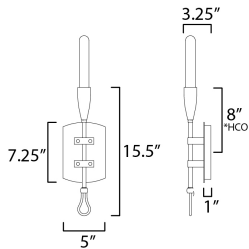

LAMPING

INPUT VOLTAGE : 120V
BULB : 1 x 60W Incandescent E26 Medium , 60W Total
BULB INCLUDED : (Not Included)
DIMMABLE : Y
LIGHTING_DIRECTION : Up Down