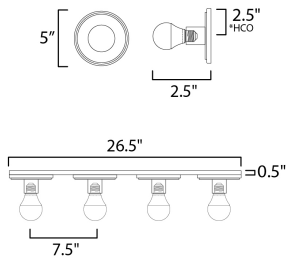

LAMPING

INPUT VOLTAGE : 120V
LUMENS : 1,600 Rated (1,560 Del.)
BULB : 4 x 6W LED E26 Medium G25 , 24W Total
BULB INCLUDED : (Included)
DIMMABLE : Y
CRI : 90 CRI
COLOR_TEMP : 3000K
LIGHTING_DIRECTION : Omni