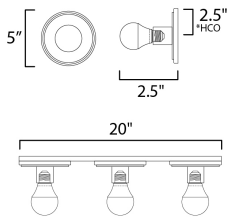

LAMPING

INPUT VOLTAGE : 120V
LUMENS : 1,200 Rated (1,170 Del.)
BULB : 3 x 6W LED E26 Medium G25 , 16W Total
BULB INCLUDED : (Included)
DIMMABLE : Y
CRI : 90 CRI
COLOR_TEMP : 3000K
LIGHTING_DIRECTION : Omni