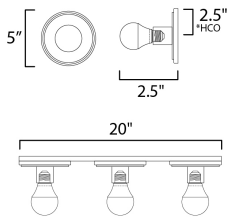

LAMPING

INPUT VOLTAGE : 120V
LUMENS : 1,200 Rated (1,170 Del.)
BULB : 3 x 60W Incandescent E26 Medium , 180W Total
BULB INCLUDED : (Not Included)
DIMMABLE : Y
CRI : 90 CRI
COLOR_TEMP : 3000K
LIGHTING_DIRECTION : Omni