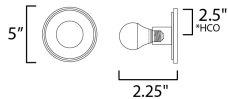

LAMPING

INPUT VOLTAGE : 120V
LUMENS : 400 Rated (390 Del.)
BULB : 1 x 60W Incandescent E26 Medium , 60W Total
BULB INCLUDED : (Not Included)
DIMMABLE : Y
CRI : 90 CRI
COLOR_TEMP : 3000K
LIGHTING_DIRECTION : Omni