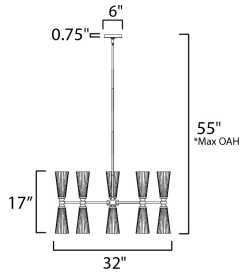

PRODUCT DESCRIPTION

Fluted Satin White glass flares outward from an intricate and thin arm. The contrasting Natural Aged Brass and Matte Black finish adds character to the simple and stately fixtures that easily transition from modern and more traditional spaces.

*max overall height

MEASUREMENTS

- DIMENSION : 32" L x 32" W x 17" H
- MAX OAH : 55" OAH
- CANOPY : 6" W x 0.75" H x 6" L
- HANGING WEIGHT : 15.4 lb

LAMPING

- INPUT VOLTAGE : 120V
- BULB : 1 x 60W Incandescent E12 Candelabra , 600W Total
- BULB INCLUDED : (Not Included)
- DIMMABLE : Y