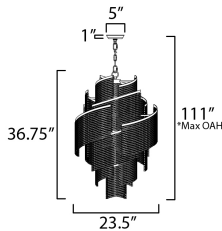

**PRODUCT DESCRIPTION**

Cascading strands of square Weathered Wood beads are suspended on an offset spiraling frame finished in hand-applied Golden Silver leaf. The craftsmanship of the design is complimented by the soft glow of light within adding ambience to any space. Available in two sizes of pendants, a semi-flush mount, linear chandelier and large wall sconce.

**MEASUREMENTS**

DIMENSION : 23.5" L x 23.5" W x 36.75" H  
 MAX OAH : 111" OAH  
 CANOPY : 5" W x 1" H x 5" L  
 HANGING WEIGHT : 8.96 lb

**LAMPING**

INPUT VOLTAGE : 120V  
 BULB : 7 x 60W Incandescent E26 Medium , 420W Total  
 BULB INCLUDED : (Not Included)  
 DIMMABLE : Y

\*max overall height

**FINISHES OPTION**

 Golden Silver (GS)

**MATERIAL**

Steel, Wood Beads

**RATINGS**

cULus  
 Dry Location

**ADDITIONAL**