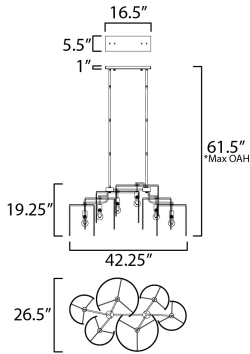

*max overall height

MEASUREMENTS

- DIMENSION : 42.25" L x 26.5" W x 19.25" H
- MAX OAH : 61.5" OAH
- CANOPY : 16.5" W x 1" H x 5.5" L
- HANGING WEIGHT : 10.1 lb

LAMPING

- INPUT VOLTAGE : 120V
- BULB : 6 x 60W Incandescent E26 Medium , 360W Total
- BULB INCLUDED : (Not Included)
- DIMMABLE : Y

FINISHES OPTION

- Golden Silver (GS)

MATERIAL

Steel, Wood Beads

RATINGS

cULus
Dry Location

ADDITIONAL

OPERATING TEMPERATURE:
-20°C (-4°F), 40°C (104°F)