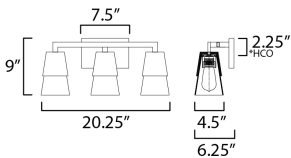

PRODUCT DESCRIPTION

Capped by wood finished in Walnut, this series of bath vanity sconces feature conical Clear Glass shades. Contrasting Matte Black frames of squared tubing add clean geometry to the design. Use decorative lamps in the shades to complete the look.