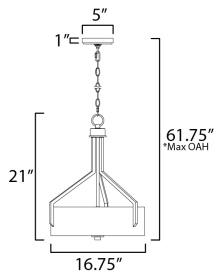

MEASUREMENTS

DIMENSION : 16.75" L x 16.75" W x 21" H
 MAX OAH : 61.75" OAH
 CANOPY : 5" W x 1" H x 5" L
 HANGING WEIGHT : 8.6 lb

LAMPING

INPUT VOLTAGE : 120V
 BULB : 3 x 60W Incandescent E26 Medium , 180W Total
 BULB INCLUDED : (Not Included)
 DIMMABLE : Y