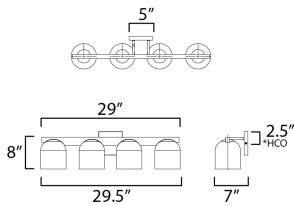

LAMPING

INPUT VOLTAGE : 120V
BULB : 4 x 60W Incandescent E26 Medium , 240W Total
BULB INCLUDED : (Not Included)
DIMMABLE : Y
LIGHTING_DIRECTION : Up/Down