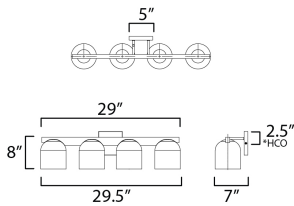

PRODUCT DESCRIPTION

Undulating metalwork curves around modern bell-shaped glass shades fitted within the frame of these bath vanity sconces. Available in either Clear or Marble glass and complimentary finishes of Polished Chrome, Matte Black, or Natural Aged Brass. This collection is a delightful addition to your next project.