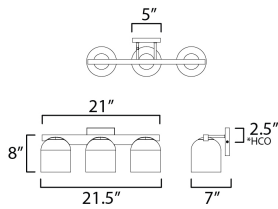

PRODUCT DESCRIPTION

Undulating metalwork curves around modern bell-shaped glass shades fitted within the frame of these bath vanity sconces. Available in either Clear or Marble glass and complimentary finishes of Polished Chrome, Matte Black, or Natural Aged Brass. This collection is a delightful addition to your next project.