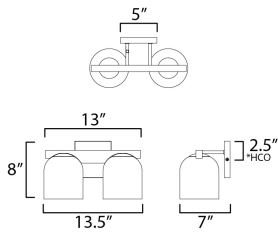

LAMPING

INPUT VOLTAGE : 120V
BULB : 2 x 60W Incandescent E26 Medium , 120W Total
BULB INCLUDED : (Not Included)
DIMMABLE : Y
LIGHTING_DIRECTION : Up/Down