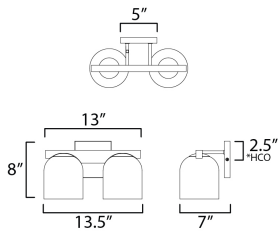

PRODUCT DESCRIPTION

Undulating metalwork curves around modern bell-shaped glass shades fitted within the frame of these bath vanity sconces. Available in either Clear or Marble glass and complimentary finishes of Polished Chrome, Matte Black, or Natural Aged Brass. This collection is a delightful addition to your next project.