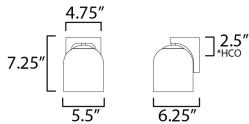

LAMPING

INPUT VOLTAGE : 120V
BULB : 1 x 60W Incandescent E26 Medium , 60W Total
BULB INCLUDED : (Not Included)
DIMMABLE : Y
LIGHTING_DIRECTION : Up/Down