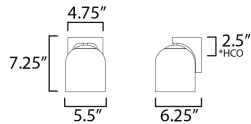

LAMPING

INPUT VOLTAGE : 120V
BULB : 1 x 60W Incandescent E26 Medium , 60W Total
BULB INCLUDED : (Not Included)
DIMMABLE : Y
LIGHTING_DIRECTION : Up/Down