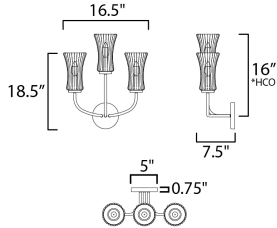

LAMPING

INPUT VOLTAGE : 120V
BULB : 3 x 60W Incandescent E12 Candelabra , 180W Total
BULB INCLUDED : (Not Included)
DIMMABLE : Y
LIGHTING_DIRECTION : Up/Down