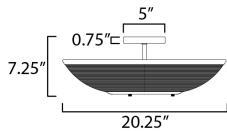

**MEASUREMENTS**

DIMENSION : 20.25" L x 20.25" W x 7.25" H x 7.25" Ext  
 MAX OAH : 5" W x 5" H  
 CANOPY : 5" W x 0.75" H x 5" L  
 HANGING WEIGHT : 4.62 lb

**LAMPING**

INPUT VOLTAGE : 120V  
 BULB : 3 x 60W Incandescent E12 Candelabra , 180W Total  
 BULB INCLUDED : (Not Included)  
 DIMMABLE : Y  
 LIGHTING\_DIRECTION : Omni