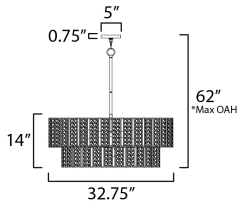

MEASUREMENTS

- DIMENSION : 32.75" L x 32.75" W x 14" H
- MAX OAH : 62" OAH
- CANOPY : 5" W x 0.75" H x 5" L
- HANGING WEIGHT : 23.8 lb

LAMPING

- INPUT VOLTAGE : 120V
- LUMENS : 1 Rated (1 Del.)
- BULB : 6 x 60W Incandescent E26 Medium , 360W Total
- BULB INCLUDED : (Not Included)
- DIMMABLE : Y