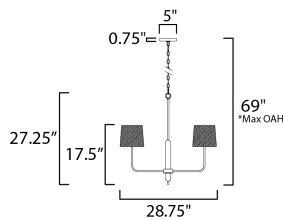

**PRODUCT DESCRIPTION**

Natural White Oak wood details are featured plainly on a slim Matte Black metal frame. Oversized off-white linen shades cover sockets for a minimalist and natural look. Available in multiple configurations of chandelier and a wall sconce.

\*max overall height

**MEASUREMENTS**

- DIMENSION : 28.75" L x 28.75" W x 27.25" H
- MAX OAH : 69" OAH
- CANOPY : 5" W x 0.75" H x 5" L
- HANGING WEIGHT : 6.82 lb

**LAMPING**

- INPUT VOLTAGE : 120V
- BULB : 5 x 60W Incandescent E26 Medium , 300W Total
- BULB INCLUDED : (Not Included)
- DIMMABLE : Y