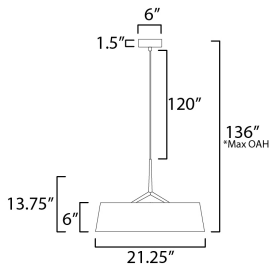

MEASUREMENTS

DIMENSION : 21.25" L x 21.25" W x 13.75" H
 MAX OAH : 136" OAH
 CANOPY : 6" W x 1.5" H x 6" L
 HANGING WEIGHT : 3.08 lb

LAMPING

INPUT VOLTAGE : 120-277V
 LUMENS : 2,200 Rated (1,320 Del.)
 BULB : 1 x 31.5W LED DC Integrated , 32W Total
 BULB INCLUDED : (Integrated)
 DIMMABLE : Only at 120V Triac
 CRI : 90 CRI
 COLOR_TEMP : 3000K