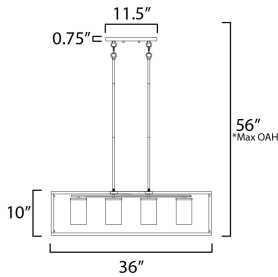

LAMPING

- INPUT VOLTAGE : 120V
- BULB : 4 x 60W Incandescent E26 Medium , 240W Total
- BULB INCLUDED : (Not Included)
- DIMMABLE : Y

*max overall height

Always consult a qualified electrician before installing any lighting product.