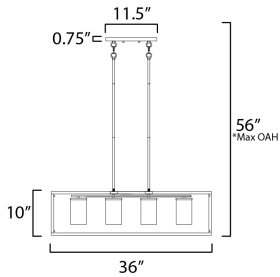

LAMPING

- INPUT VOLTAGE : 120V
- BULB : 4 x 60W Incandescent E26 Medium , 240W Total
- BULB INCLUDED : (Not Included)
- DIMMABLE : Y

*max overall height

Always consult a qualified electrician before installing any lighting product.