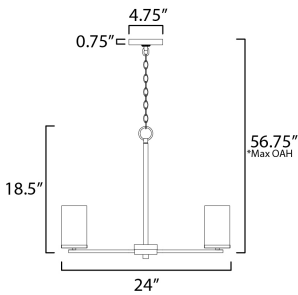

**PRODUCT DESCRIPTION**

A clean design for the most common applications, the Lateral collection offers chandeliers in both traditional configurations and within a rectangular frame for above dining spaces. Finished in neutral colors including Satin Nickel or Matte Black, this collection is economically priced with excellent construction. Great for remodeling, this collection's bath vanities feature an extended backplate for cleaner installations. Satin White cylindrical glass sits on a clean rectangular bar. This collection is sure to provide the transitional look to update your next project.

**MEASUREMENTS**

DIMENSION : 24" L x 24" W x 18.5" H  
 MAX OAH : 56.75" OAH  
 CANOPY : 4.75" W x 0.75" H x 4.75" L  
 HANGING WEIGHT : 5.94 lb

**LAMPING**

INPUT VOLTAGE : 120V  
 BULB : 5 x 60W Incandescent E26 Medium , 300W Total  
 BULB INCLUDED : (Not Included)  
 DIMMABLE : Y

\*max overall height

**FINISHES OPTION**

- Black (BK)
- Satin Nickel (SN)

**GLASS**

Satin White SW

**MATERIAL**

Steel, Glass

**RATINGS**