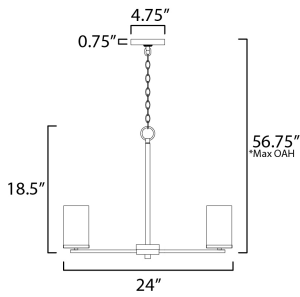

PRODUCT DESCRIPTION

A clean design for the most common applications, the Lateral collection offers chandeliers in both traditional configurations and within a rectangular frame for above dining spaces. Finished in neutral colors including Satin Nickel or Matte Black, this collection is economically priced with excellent construction. Great for remodeling, this collection's bath vanities feature an extended backplate for cleaner installations. Satin White cylindrical glass sits on a clean rectangular bar. This collection is sure to provide the transitional look to update your next project.

MEASUREMENTS

DIMENSION : 24" L x 24" W x 18.5" H
 MAX OAH : 56.75" OAH
 CANOPY : 4.75" W x 0.75" H x 4.75" L
 HANGING WEIGHT : 5.94 lb

LAMPING

INPUT VOLTAGE : 120V
 BULB : 5 x 60W Incandescent E26 Medium , 300W Total
 BULB INCLUDED : (Not Included)
 DIMMABLE : Y

*max overall height

FINISHES OPTION

-  Black (BK)
-  Satin Nickel (SN)

GLASS

Satin White SW

MATERIAL

Steel, Glass

RATINGS