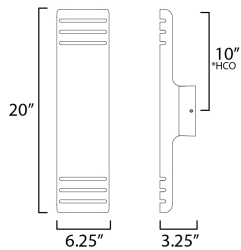

PRODUCT DESCRIPTION

Indirect exterior lighting not only provides illumination where you want but it also highlights the building structure for a beautiful architectural effect. Our collection of up and down lighting fixtures are available in both Architectural Bronze, Black, and Brushed Aluminum.