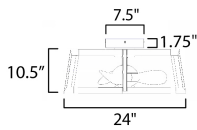

MEASUREMENTS

DIMENSION : 24" W x 10.5" H
 CANOPY : 7.5" W x 1.75" H x 7.5" L
 HANGING WEIGHT : 19.40048 lb

LAMPING

INPUT VOLTAGE : 120V
 LUMENS : 3,400 Rated (2,200 Del.)
 BULB : 4 x 7.25W LED PCB Integrated , 29W Total
 BULB INCLUDED : (Integrated)
 DIMMABLE : Only at 120V with Triac
 CRI : 80 CRI
 COLOR_TEMP : 3000K