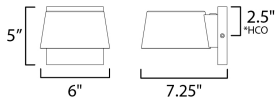

LAMPING

INPUT VOLTAGE : 120V
LUMENS : 980 Rated (440 Del.)
BULB : 1 x 8W LED AC Integrated , 8W Total
BULB INCLUDED : (Integrated)
DIMMABLE : N
CRI : 90 CRI
COLOR_TEMP : 3000K
LIGHTING_DIRECTION : Down